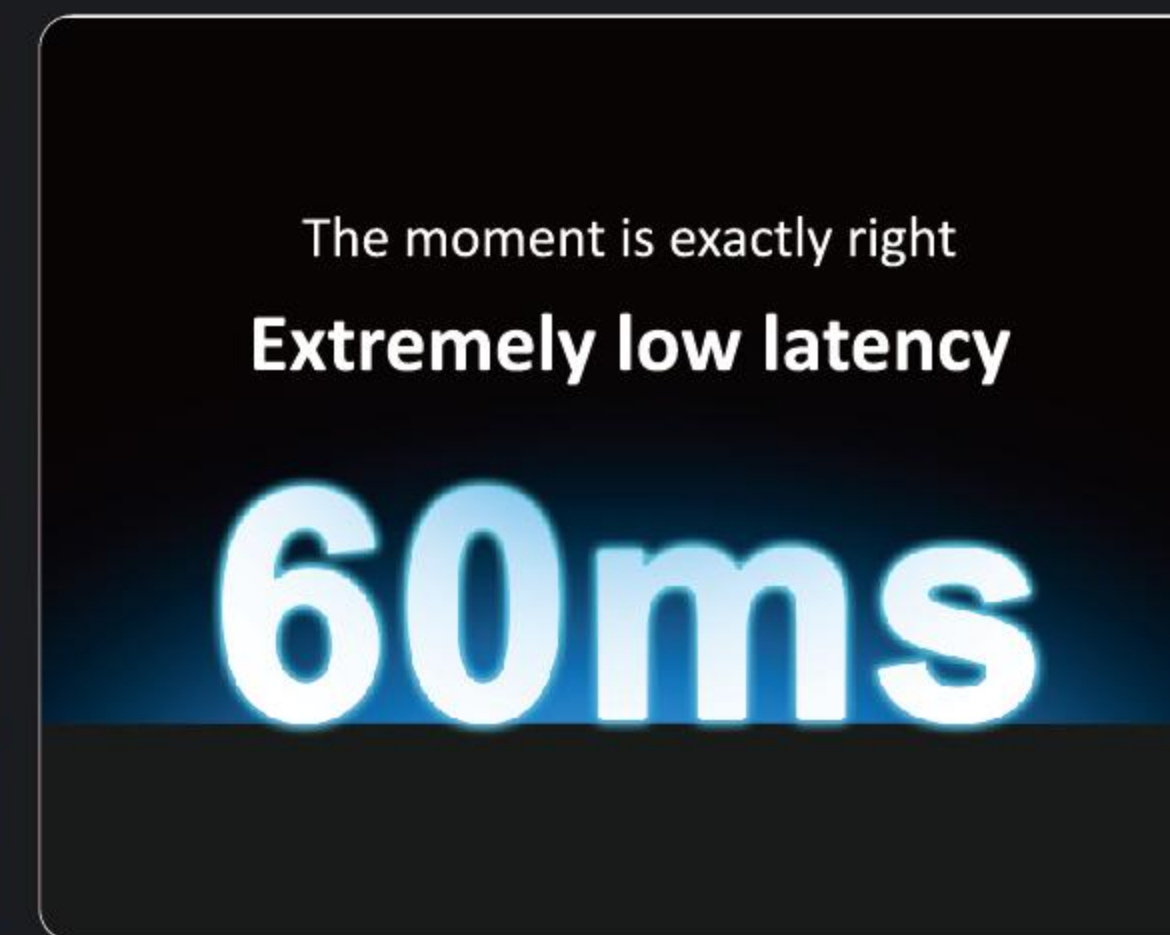

**Wireless 3840*2160@60Hz HDMI+1920*1080P@60Hz
SDI Video Transmitter 1TX 1RX**

PID: WL-WH600S

- **Max Resolution:** HDMI 3840x2160@60Hz / SDI 1920x1080p@60Hz
- **Dual Interface:** HDMI 2.0 & SDI 3G audio/video Input/Output ports
- 60Mbps High Bitrate Support
- Real-Time Monitoring via APP (simultaneous viewing on mobile/tablet/monitor, up to 4 devices)
- 400m Transmission Range (obstacle-free)
- Dual-Band 2.4GHz+5.8GHz (2.4GHz for device pairing, 5.8GHz for audio/video transmission)
- Auto-switching selectable channels
- 32kHz/44.1kHz/48kHz Audio Sampling Rates
- **Quad Power Supply:** V-mount Battery / NP-F Battery / Type-C Port / DC Input
- RX with USB-UVC Compatibility (enables recording & live streaming via OBS/3rd-party software)

4K
ULTRAHD
Max 3840x
2160@60Hz

HDMI & SDI
Input/Output

1 TX to
Max. 4RXS

Max 400m
Coverage

UVC Output

Low latency
of 60ms