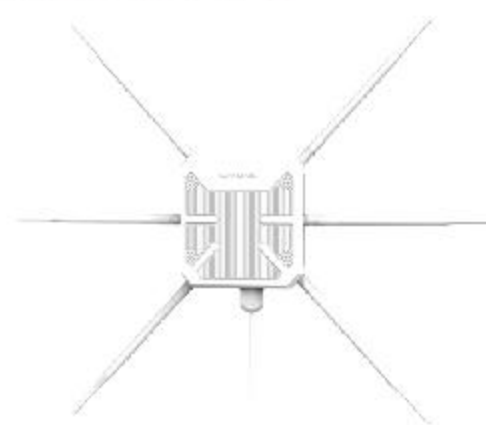

AC Controller + Outdoor AP

PID: WS-WN701AE-A

Please refer to page 16 for more details.