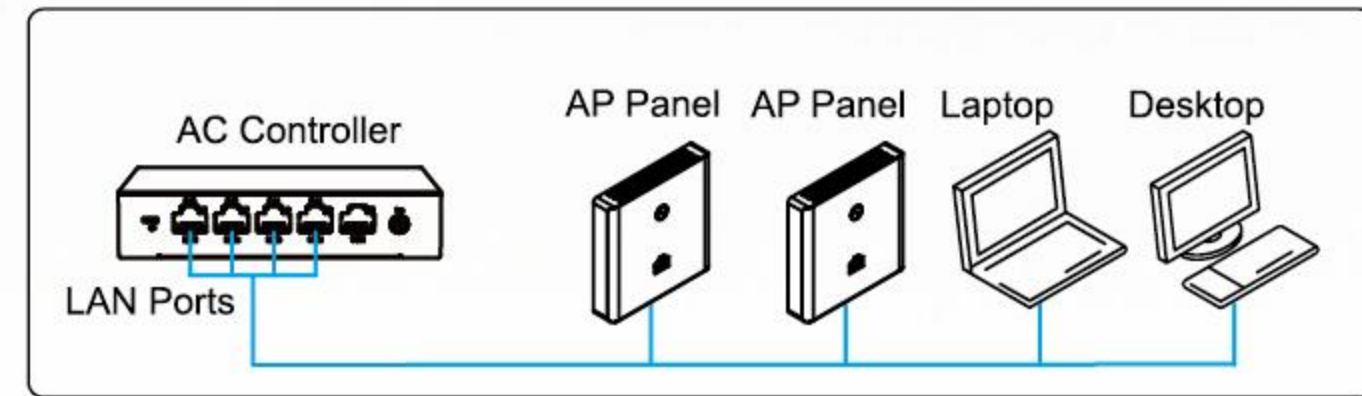

PID: WS-WN708AE1-A

8-Port Gigabit AC Controller