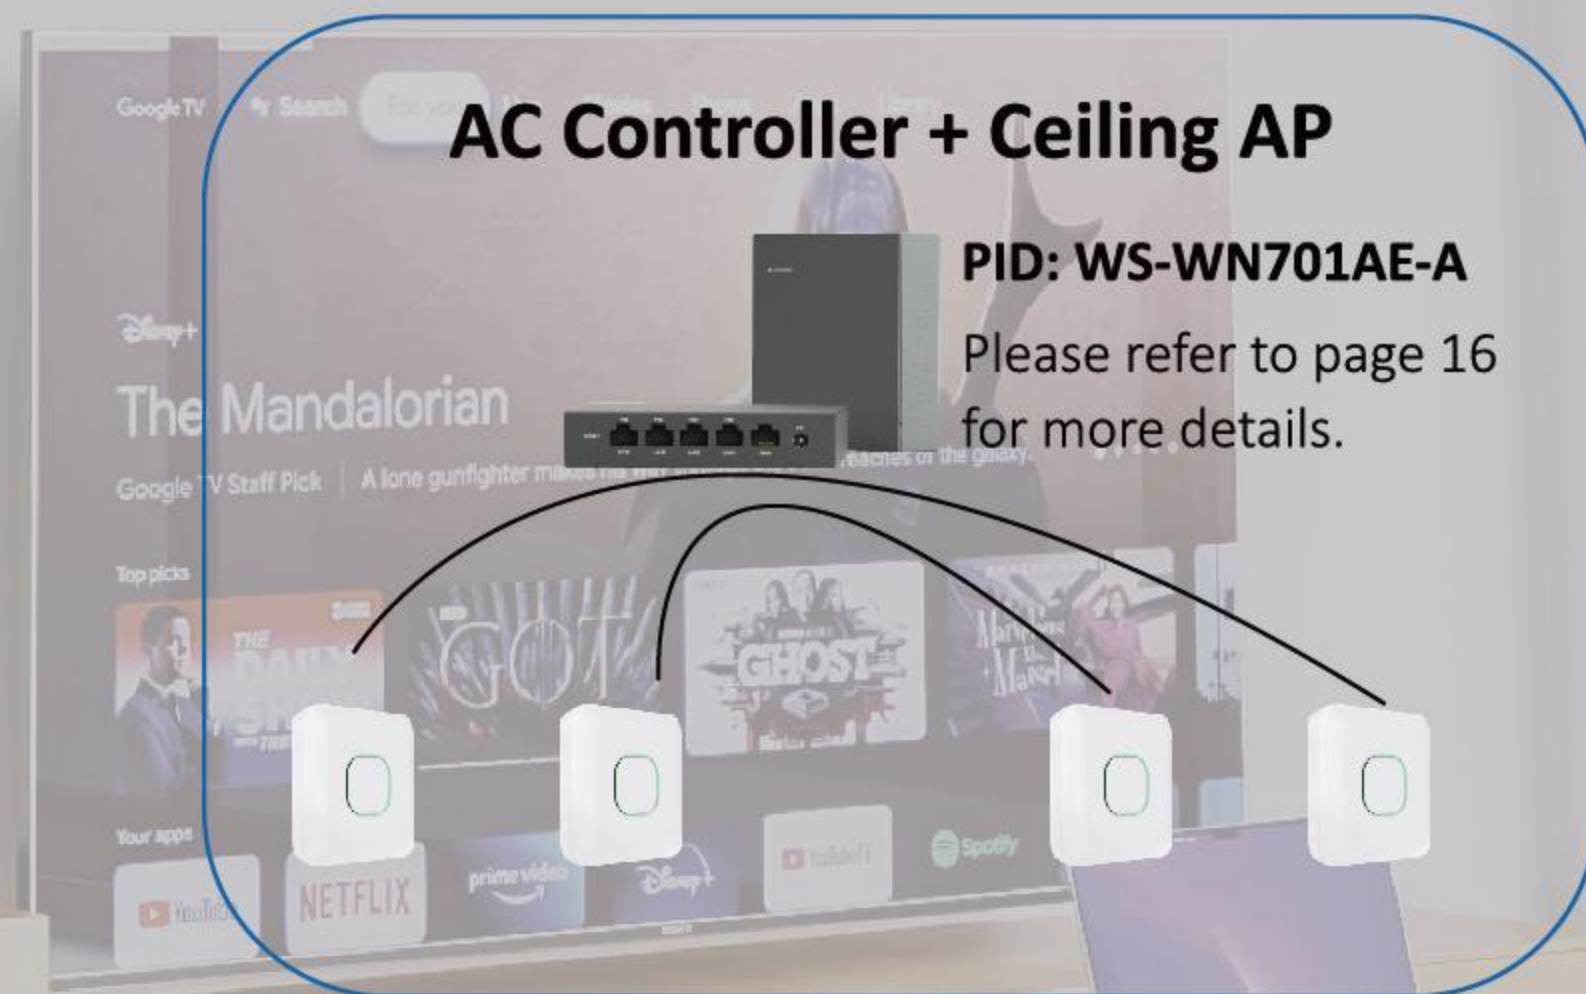

AC Controller + Ceiling AP

PID: WS-WN701AE-A

Please refer to page 16
for more details.