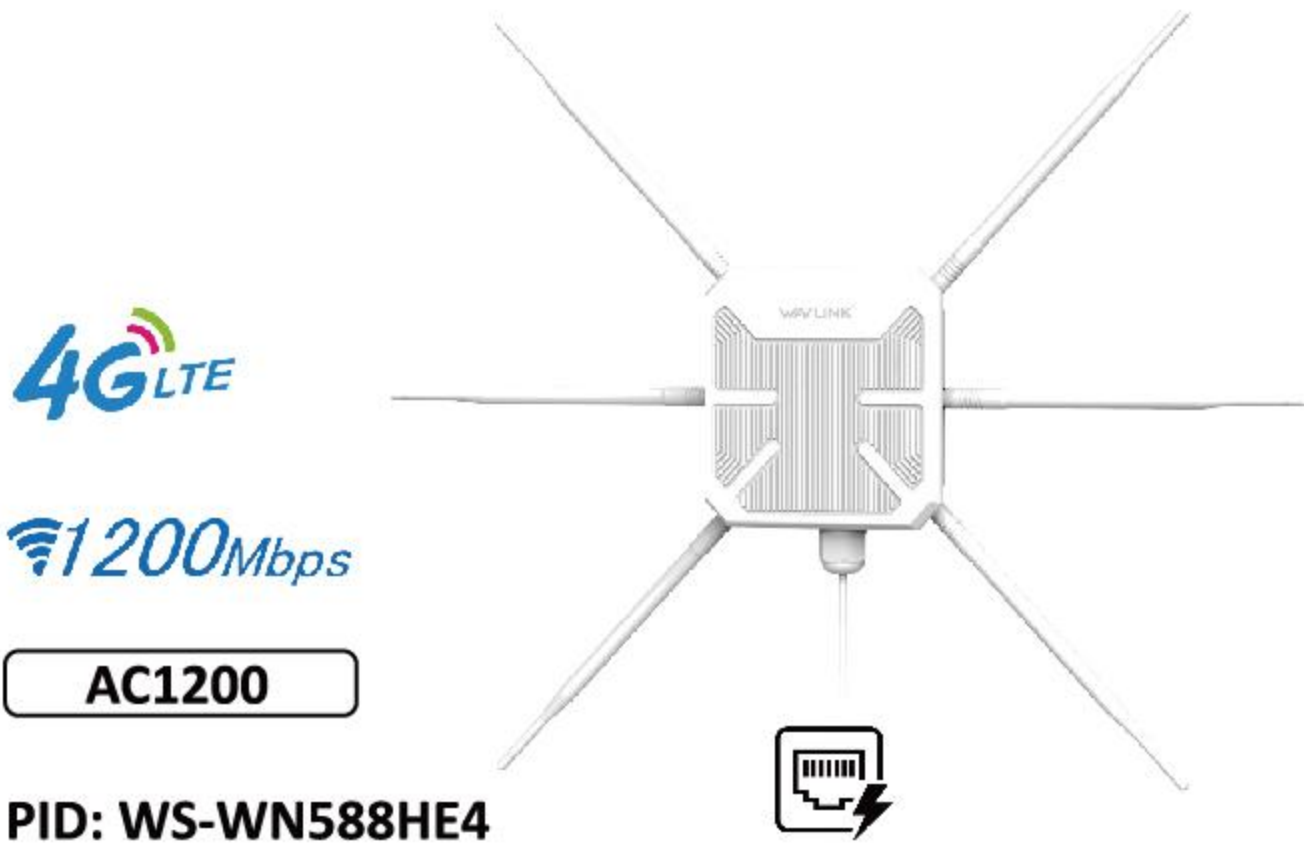

Greenwood Series
Outdoor AP

3000Mbps
Greenwood 6 3000P

Greenwood 6 3000S
3000Mbps

Greenwood 5 1200

1200Mbps

Greenwood 4 300

300Mbps

Greenwood 5 1200G

1200Mbps

Greenwood 6 3000D

3000Mbps

Wi-Fi 5 Outdoor AP **High Power AC1200, AC600 Dual Band Outdoor AP with PoE**

4G LTE
1200Mbps
AC1200

PID: WS-WN588HE4
Wi-Fi 5, 867Mbps (5GHz) + 300Mbps (2.4GHz)
7dBi External Omini Directional Antennas
1x Gigabit WAN/LAN/PoE
Support Active PoE (Power Over Ethernet)
Durable, Weatherproof IP67 Enclosure