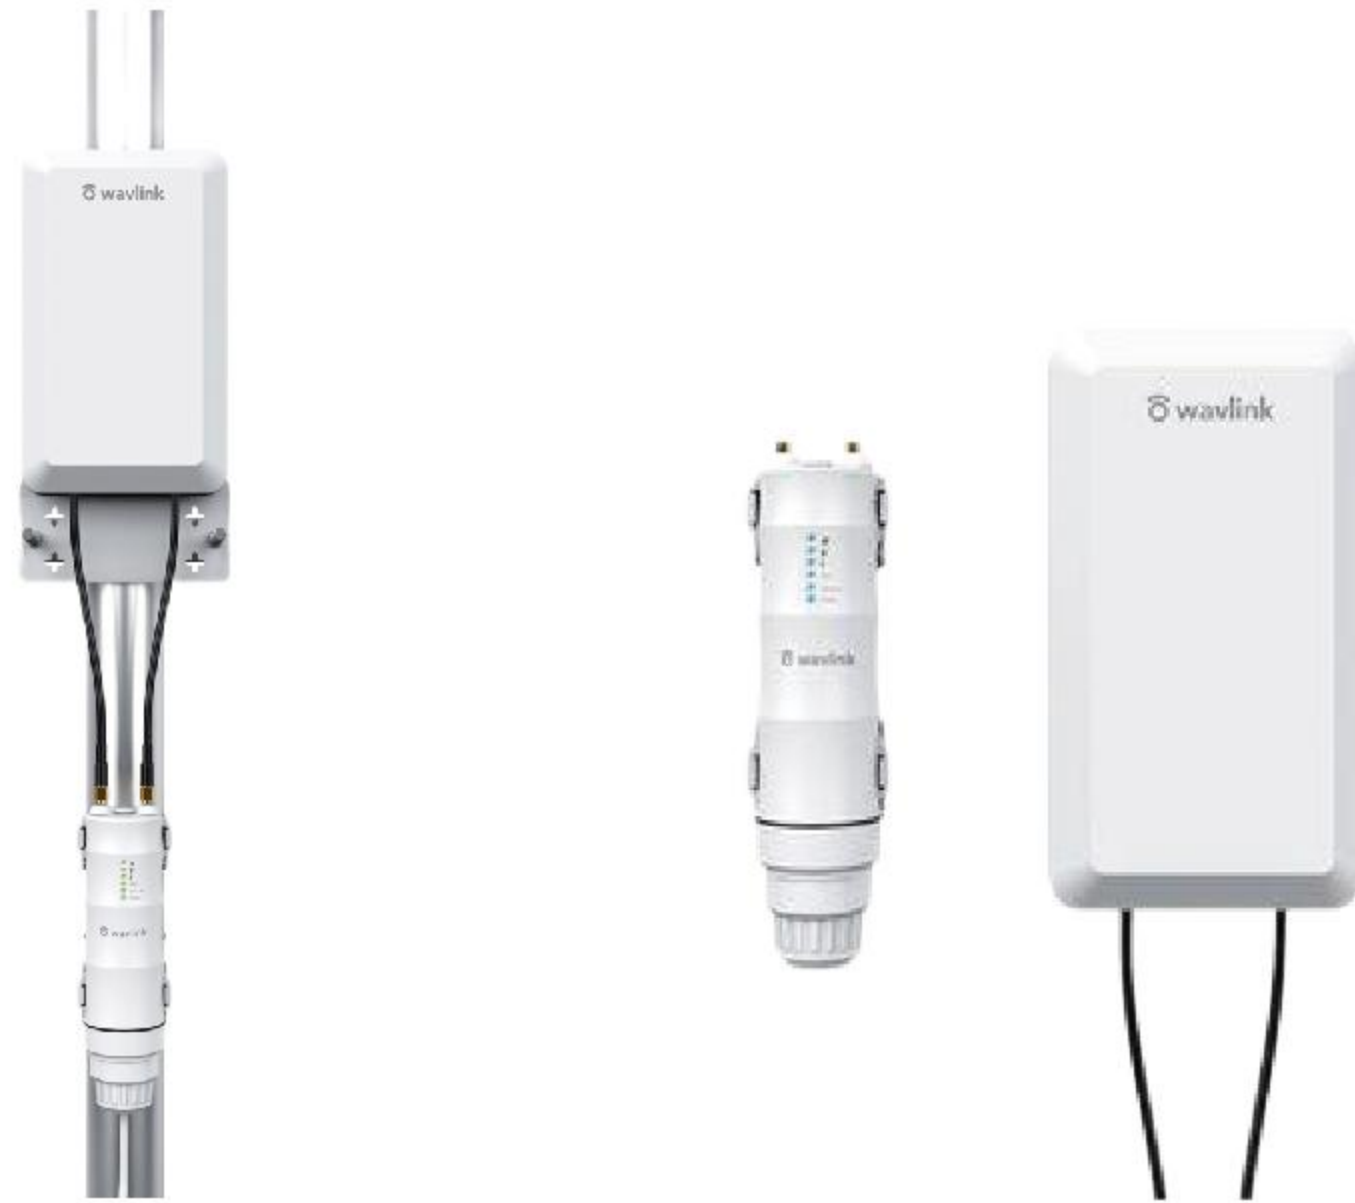

Wi-Fi 4 Outdoor AP

High Power N300 Single Band Outdoor AP with PoE

300Mbps

N300

PID: WS-WN570HP2

- Wi-Fi 4, 300Mbps (2.4GHz)
- 7dBi External Directional Antennas
- 1x Fast WAN/LAN/PoE port
- Support PoE (Power Over Ethernet)
- Durable, Weatherproof IP67 Enclosure

300Mbps

N300

PID: WS-WN570HN2-B

- Wi-Fi 4, 300Mbps (2.4GHz)
- 7dBi External Omini Directional Antennas
- 1x Fast WAN/LAN/PoE
- Support Active PoE (Power Over Ethernet)
- Durable, Weatherproof IP67 Enclosure