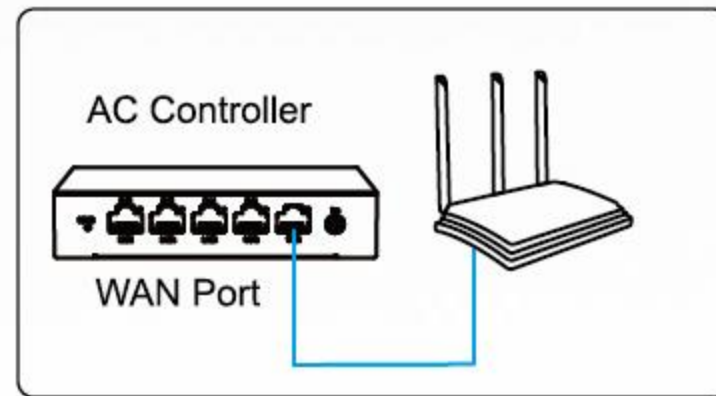

PID: WS-WN708AE1-A

8-Port Gigabit AC Controller