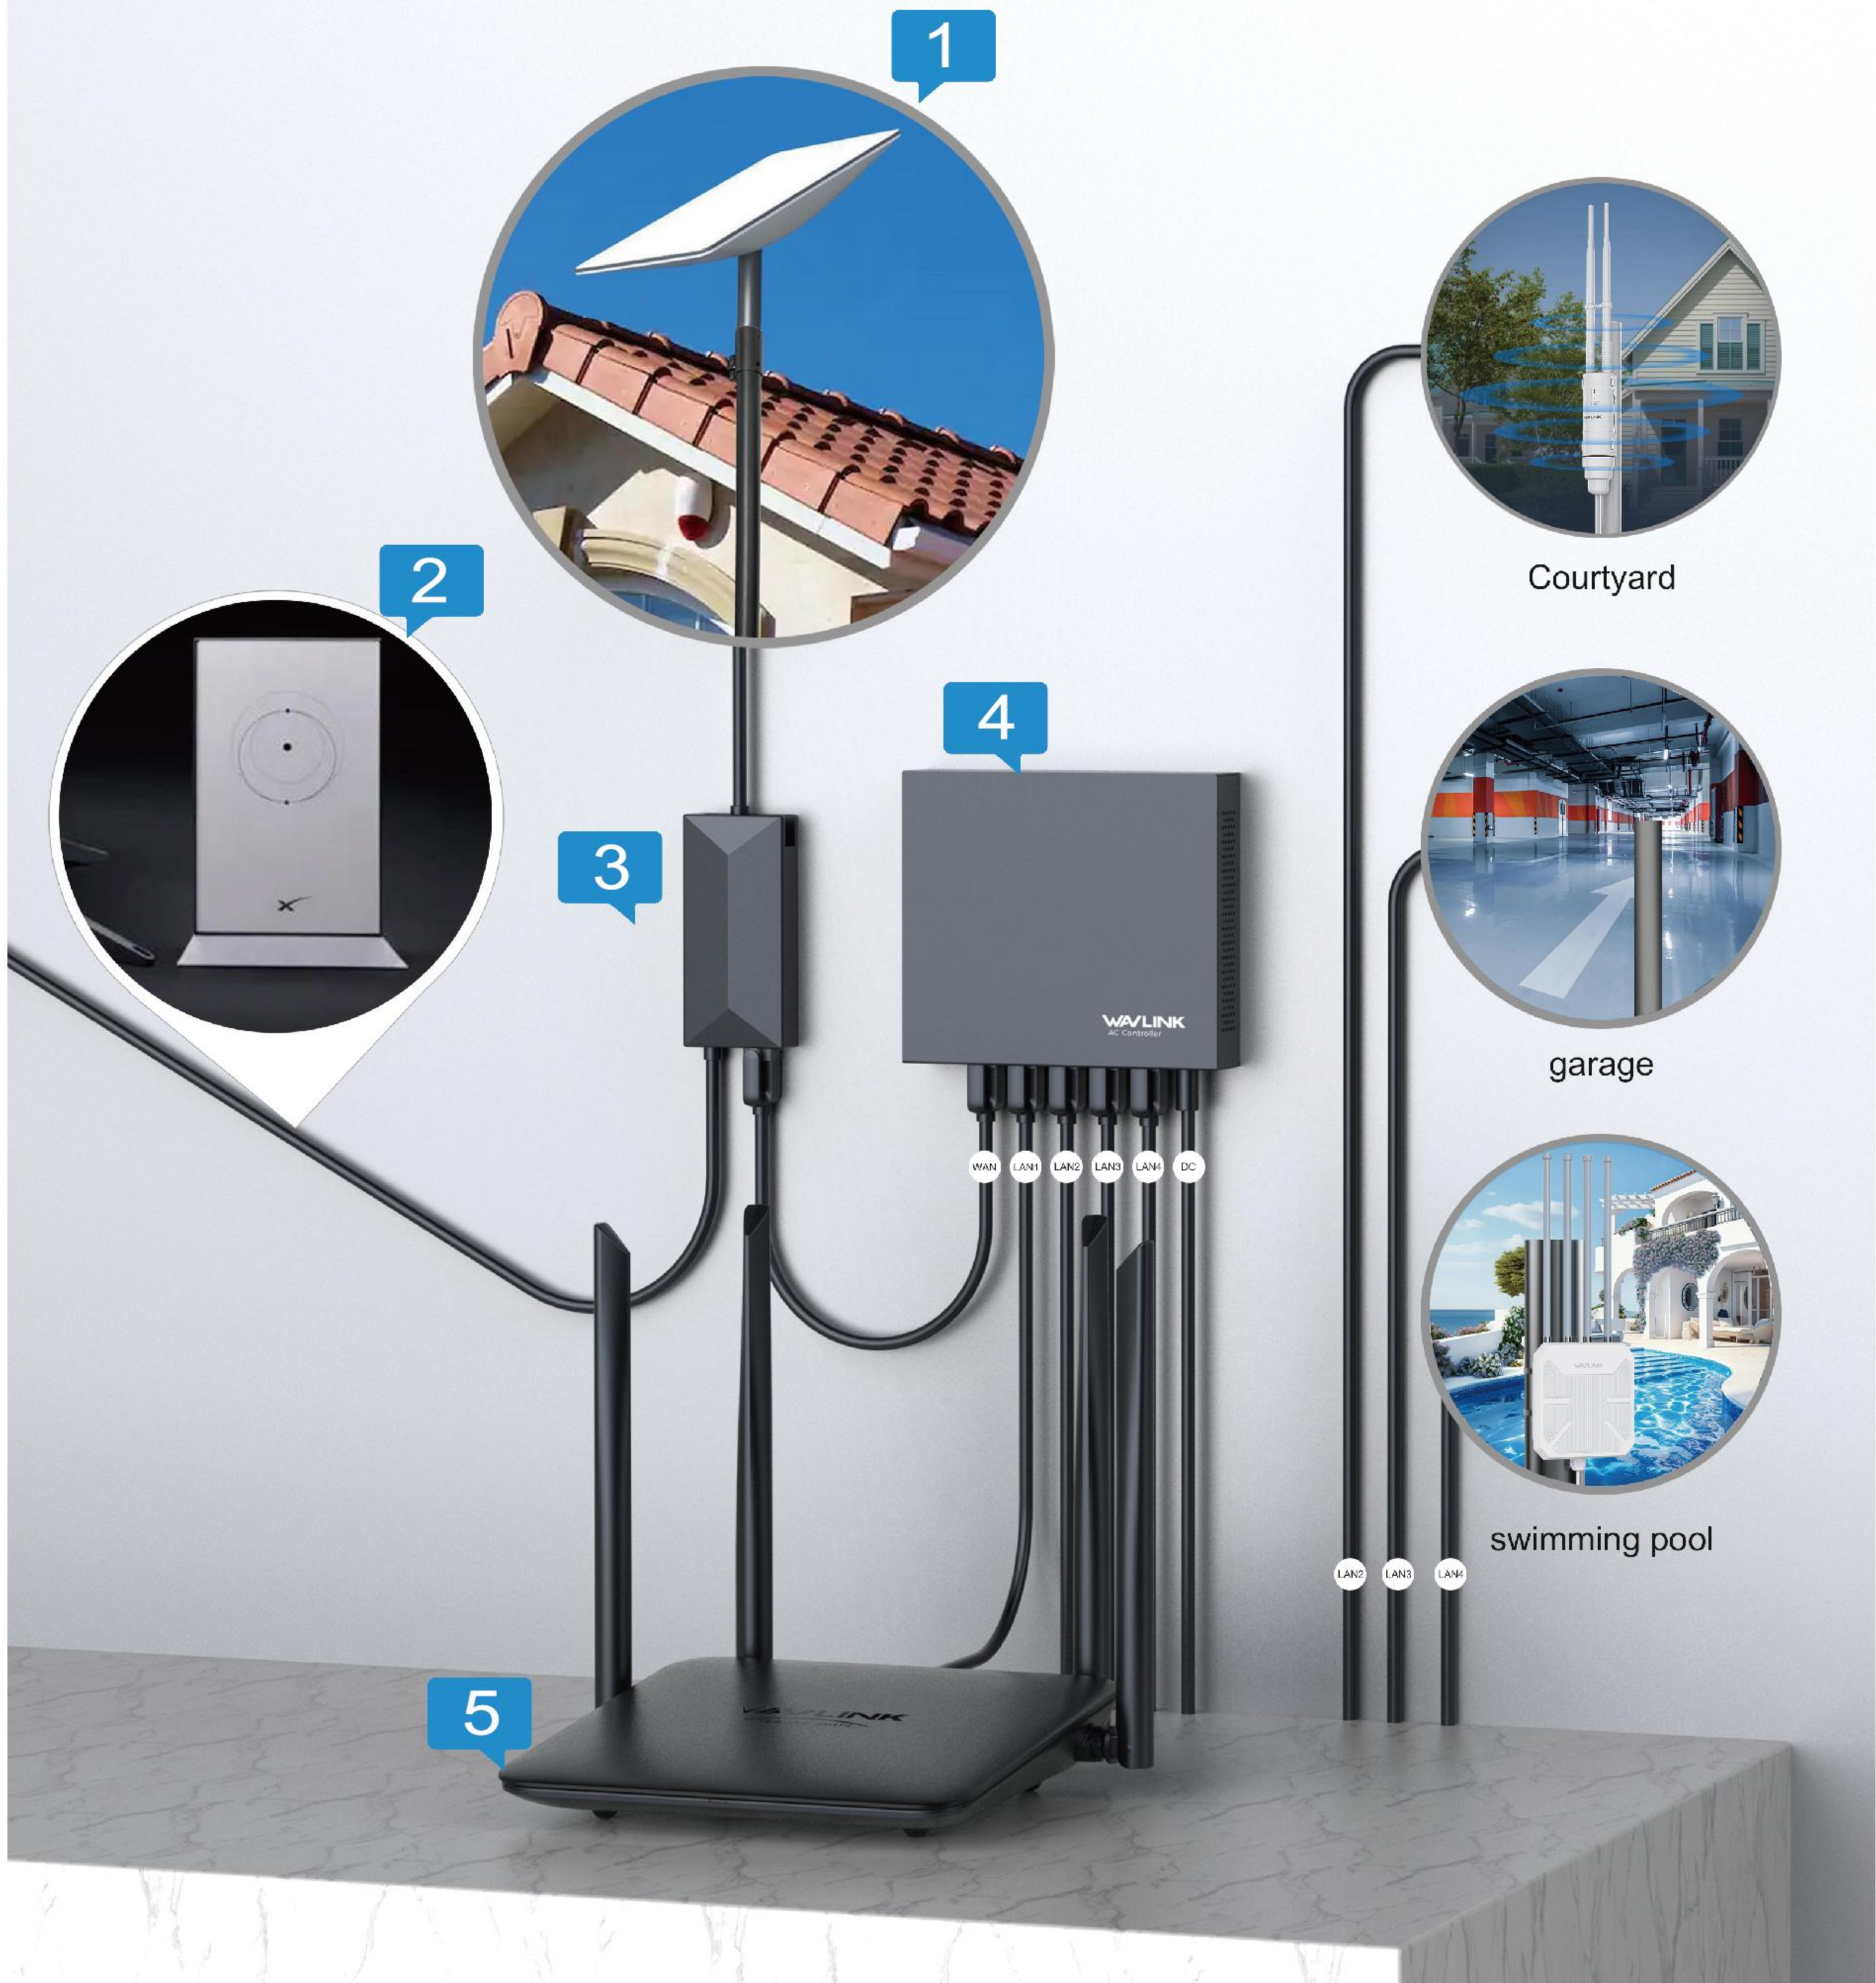

PID: WS-WN708AE1-A

8-Port Gigabit AC Controller

AC Controller + AP

Page 8

Page 12

Page 13

Network Devices For Starlink **SPX Plug to RJ45 Adapter, Routers, AC Controller and AP**

Network Devices For Starlink