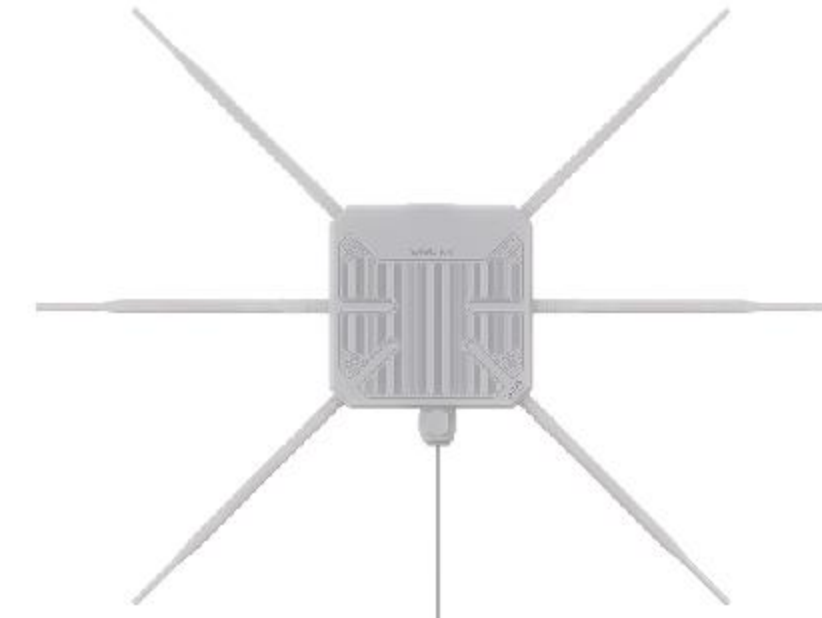

4G CPE Router

4G SIM AX3000, AC1200, N300 CPE Router

4G LTE

3000Mbps

AX3000

**PID: WS-WN588HE6D**

Wi-Fi 6, 2402Mbps (5GHz) + 573Mbps (2.4GHz)
 4G CPE Outdoor AP
 Cat 6: 300Mbps download, 50Mbps upload
 6x 7dBi External Antennas
 1x Gigabit WAN/LAN/PoE
 Support PoE (Power Over Ethernet)
 Durable, Weatherproof IP67 Enclosure

4G LTE

3000Mbps

AX3000

**PID: WS-WN588HE4**

Wi-Fi 6, 2402Mbps (5GHz) + 573Mbps (2.4GHz)
 4G CPE Outdoor AP
 Cat 4: 150Mbps download, 50Mbps upload
 6x 7dBi External Antennas
 1x Gigabit WAN/LAN/PoE
 Support PoE (Power Over Ethernet)
 Durable, Weatherproof IP67 Enclosure