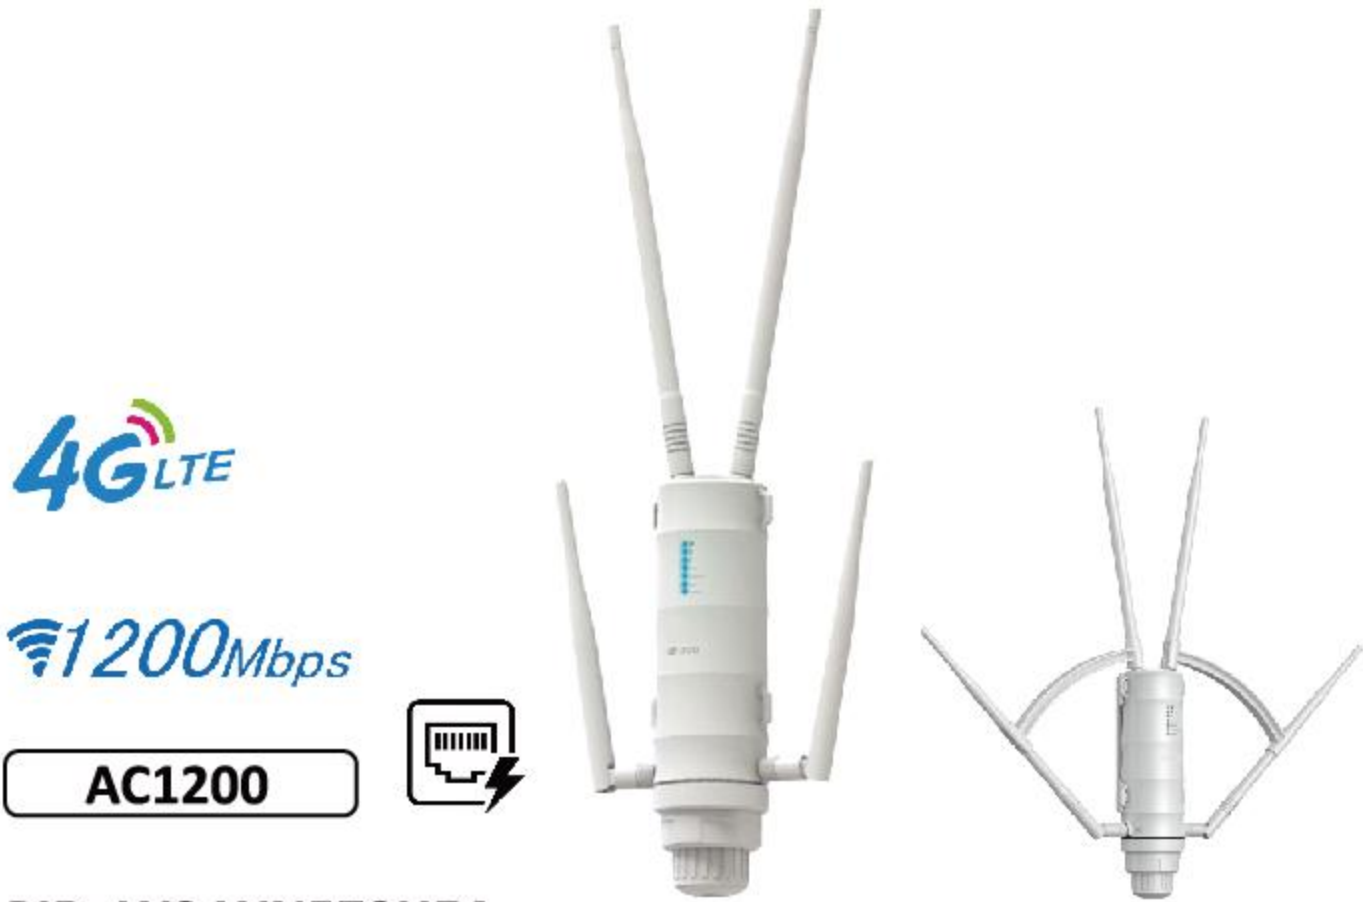

1200Mbps

Greenwood 6 3000D

3000Mbps

Wi-Fi 5 Outdoor AP **High Power AC1200, AC600 Dual Band Outdoor AP with PoE**

4G LTE
1200Mbps
AC1200

PID: WS-WN588HE4
Wi-Fi 5, 867Mbps (5GHz) + 300Mbps (2.4GHz)
7dBi External Omini Directional Antennas
1x Gigabit WAN/LAN/PoE
Support Active PoE (Power Over Ethernet)
Durable, Weatherproof IP67 Enclosure

1200Mbps
AC1200

PID: WS-WN588HA2
Wi-Fi 5, 867Mbps (5GHz) + 300Mbps (2.4GHz)
4x 7dBi External Omini Directional Antennas
1x Gigabit WAN/LAN/PoE
Support Active PoE (Power Over Ethernet)
Durable, Weatherproof IP67 Enclosure
Support Wavlink AC Controller

4G LTE
1200Mbps
AC1200

PID: WS-WN572HE4
Wi-Fi 5, 867Mbps (5GHz) + 300Mbps (2.4GHz)
4x 7dBi External Omini Directional Antennas
1x Gigabit WAN/LAN/PoE port, 1x Gigabit LAN Port
Support Passive PoE (Power Over Ethernet)
Durable, Weatherproof IP65 Enclosure