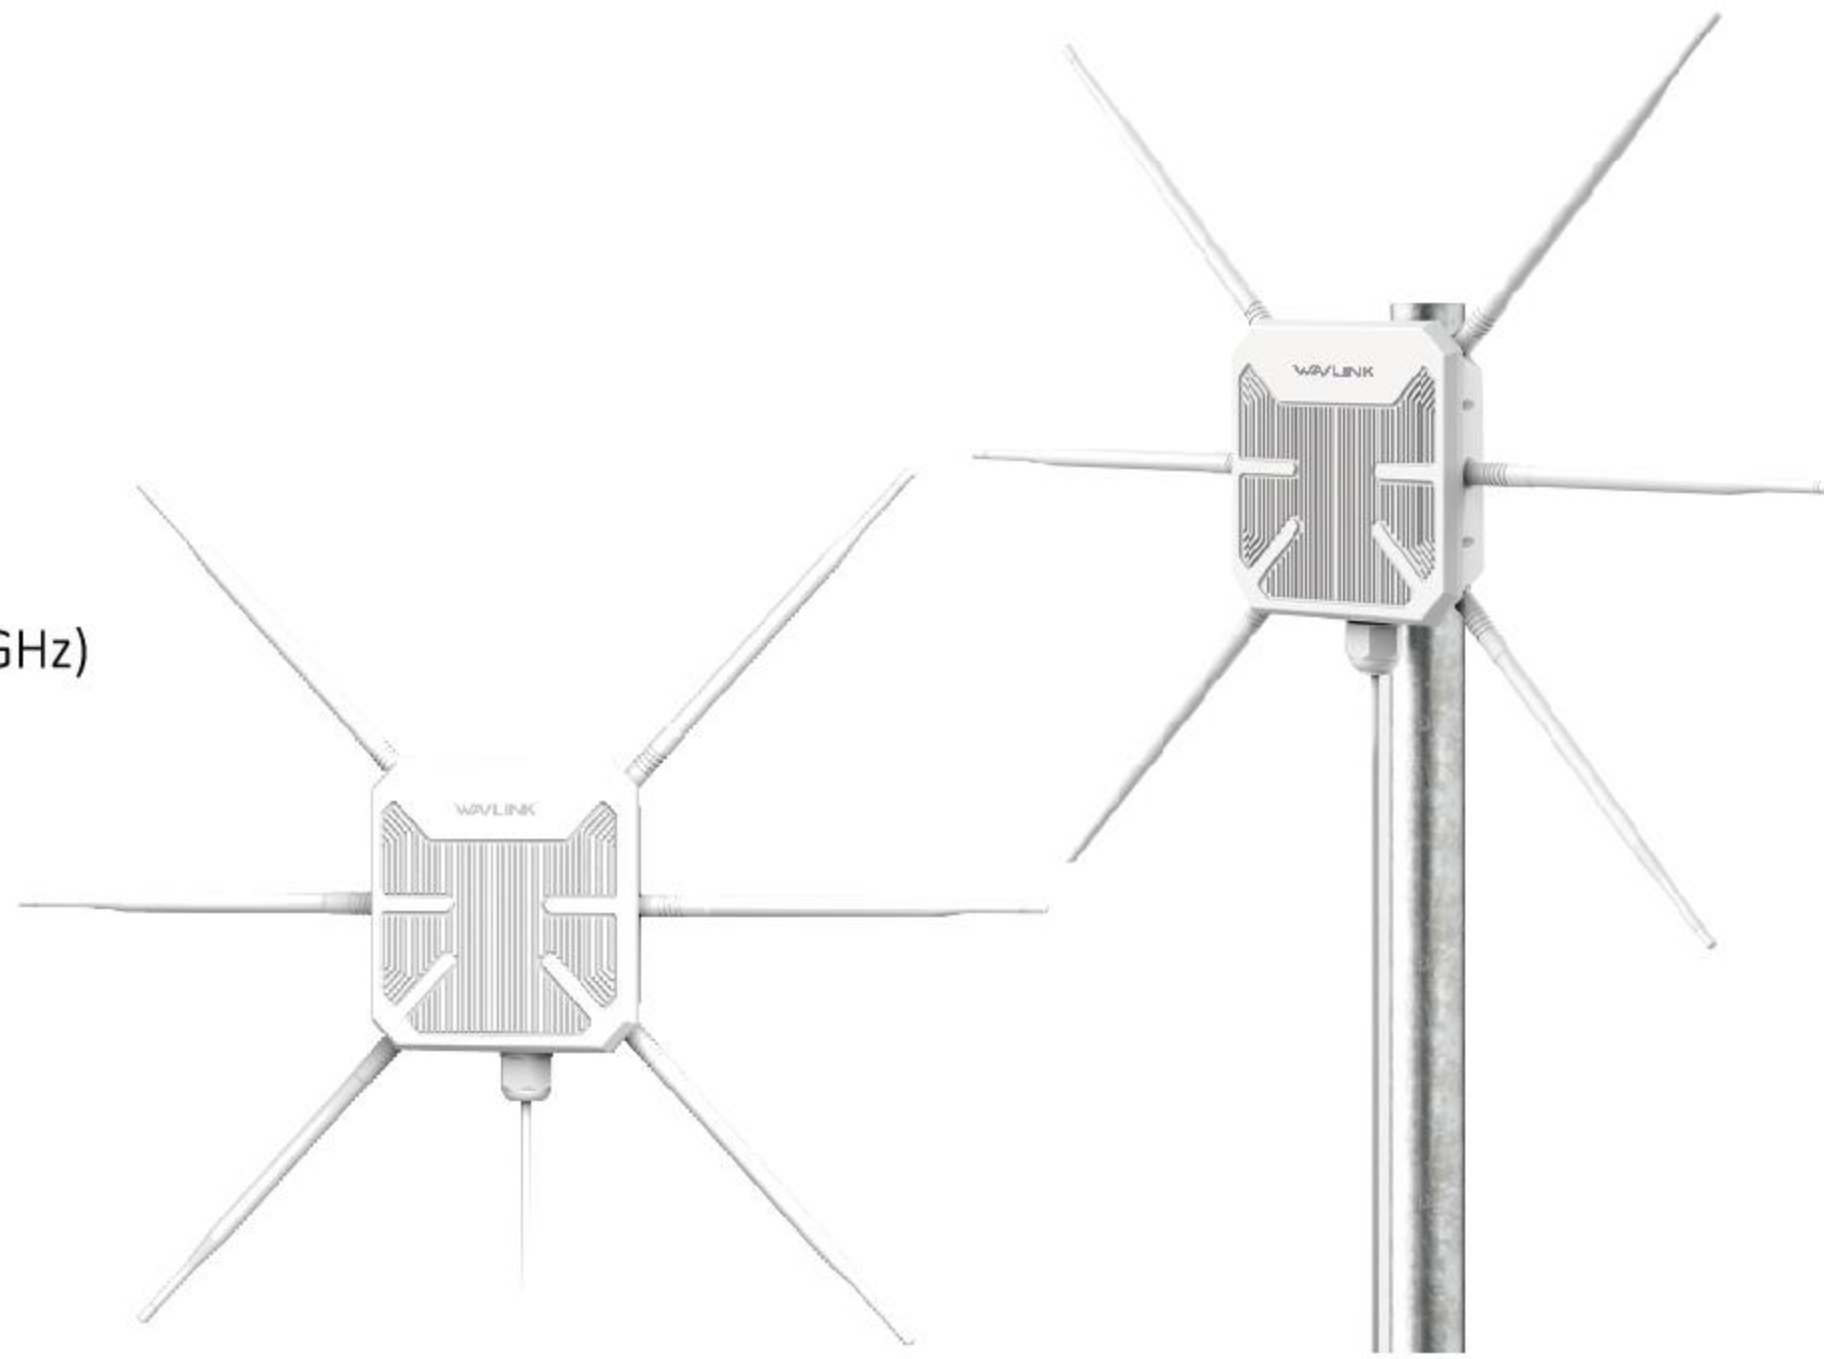

AX3000

PID: WS-WN588RC4

Wi-Fi 6, 2402Mbps(5GHz) + 573Mbps(2.4GHz)

5G RedCap SA Mode

5G NR-Light: (DL/UL) 150Mbps/50Mbps

LTE: (DL/UL) 150Mbps/50Mbps

6x 7dBi External Detachable Antennas

1x 5dBi Internal Antenna

1x Gigabit WAN/LAN/PoE port

1x SIM Card Slot

Support Active and Passive PoE

Durable Waterproof IP67 Enclosure

5G

3000Mbps

AX3000

6000Mbps