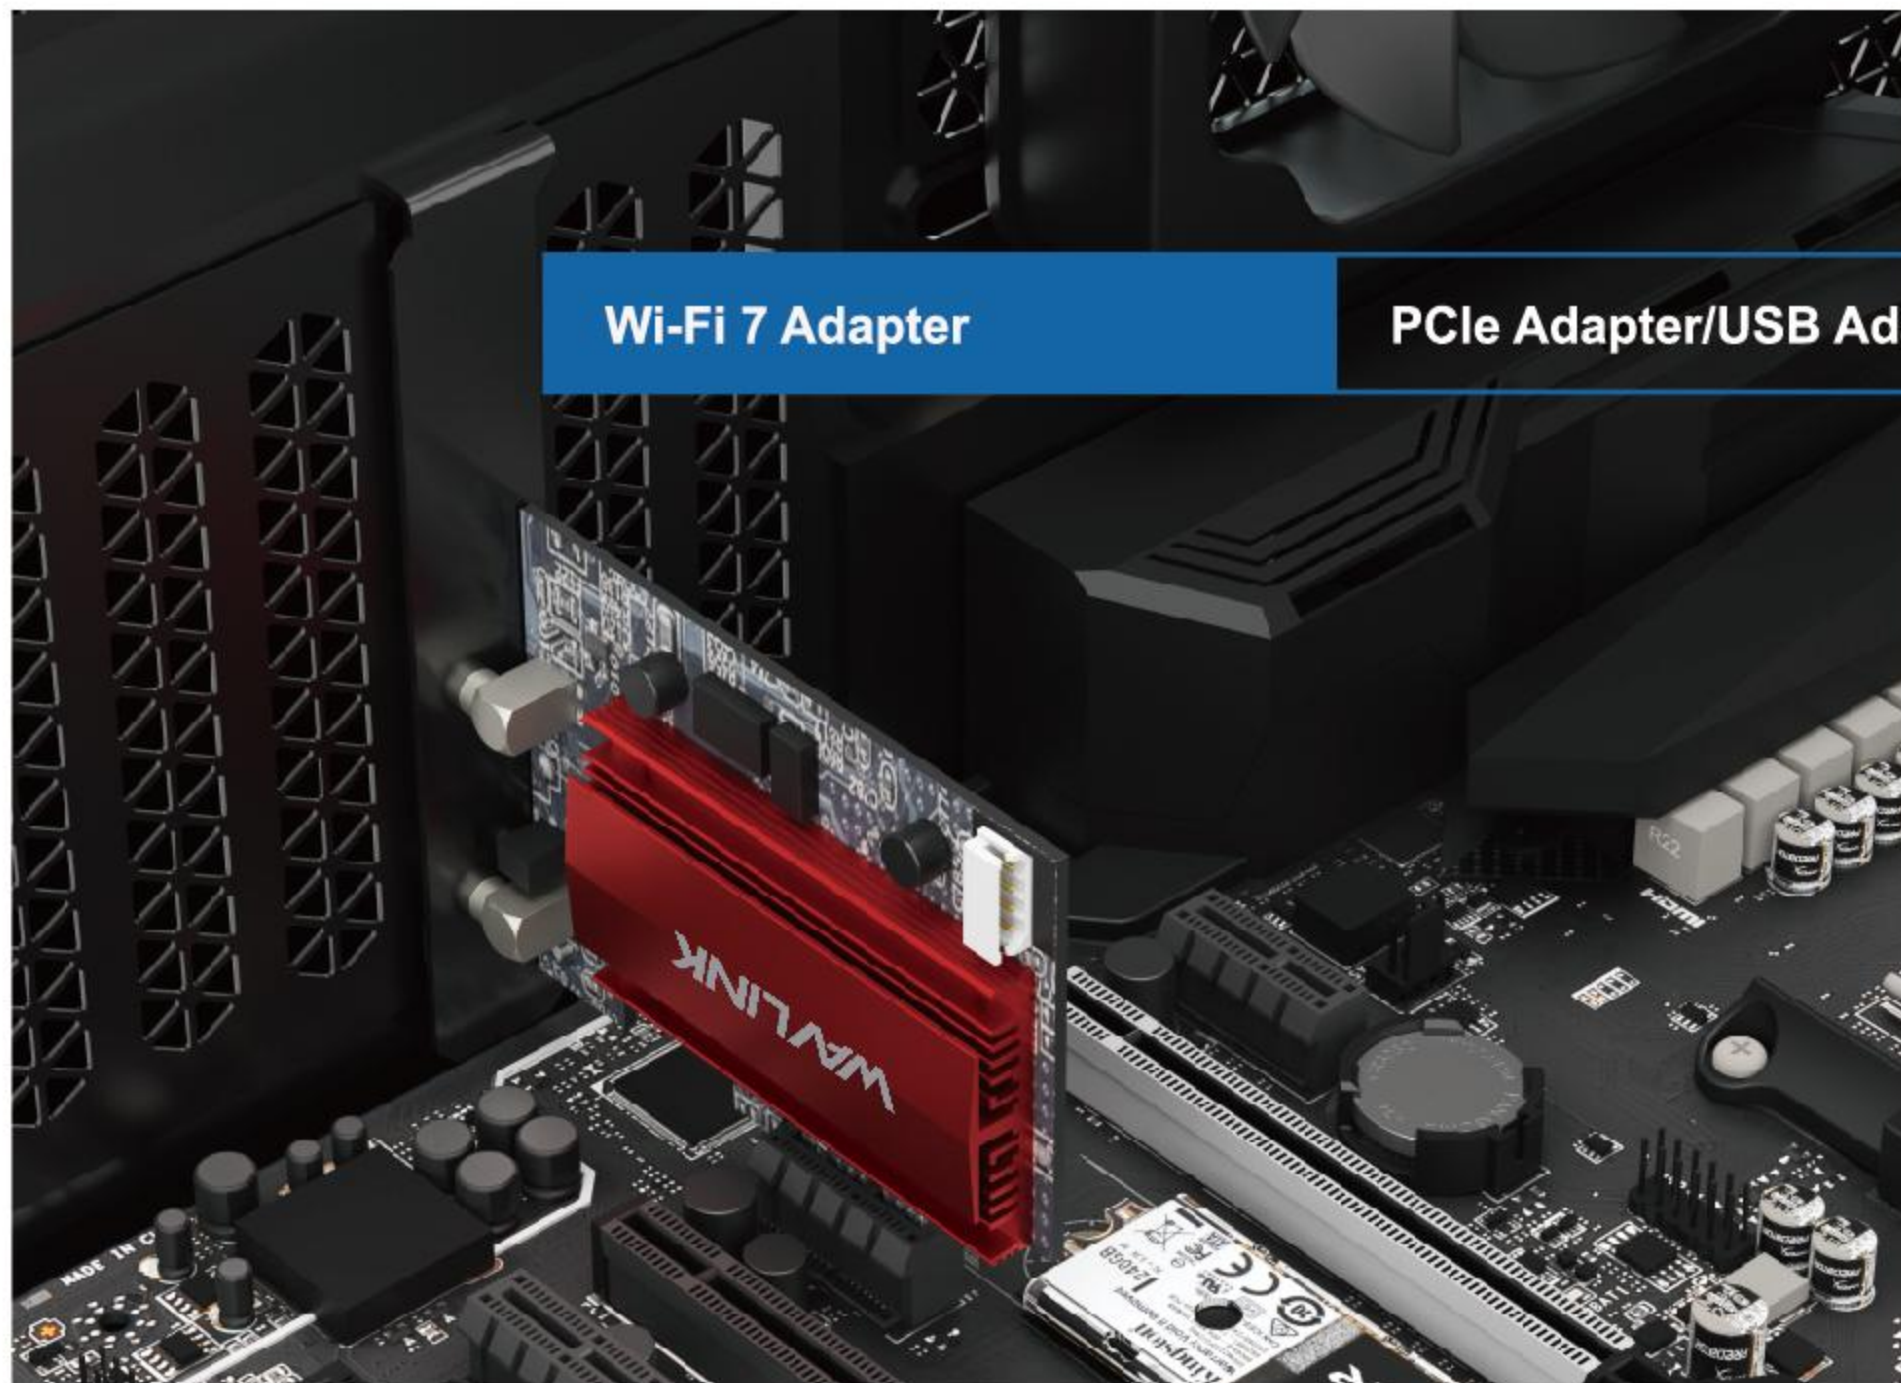

Wi-Fi 7 Adapter

PCIe Adapter/USB Adapter/M.2 Adapter

8800Mbps
BE8800

PID	WS-WN685BE3S-A
Wireless rate	2.4GHz(574Mbps) 5GHz(2400Mbps) 6GHz(5800Mbps)
bluetooth	5.4
Interface	PCI Express x1/x4/x8/x16
Antennas	2 x 5dBi

8800Mbps
BE8800

PID	WS-WN685BE3-A
Wireless rate	2.4GHz(574Mbps) 5GHz(2400Mbps) 6GHz(5800Mbps)
bluetooth	5.4
Interface	PCI Express x1/x4/x8/x16
Antennas	2 x 5dBi

8800Mbps
BE8800

PID	WS-WN685BE3-B
Wireless rate	2.4GHz(574Mbps) 5GHz(2400Mbps) 6GHz(5800Mbps)
bluetooth	5.4
Interface	PCI Express x1/x4/x8/x16
Antennas	2 x 5dBi

8800Mbps
BE8800

PID	WS-WN685BE3-C
Wireless rate	2.4GHz(574Mbps) 5GHz(2400Mbps) 6GHz(5800Mbps)
bluetooth	5.4
Interface	PCI Express x1/x4/x8/x16
Antennas	2 x 3dBi

8800Mbps
BE8800

PID	WS-WN685BE3-CL
Wireless rate	2.4GHz(574Mbps) 5GHz(2400Mbps) 6GHz(5800Mbps)
bluetooth	5.4
Interface	PCI Express x1/x4/x8/x16
Antennas	2 x 3dBi

8800Mbps
BE8800

PID	WS-WN685BE3M
Wireless rate	2.4GHz(574Mbps) 5GHz(2400Mbps) 6GHz(5800Mbps)
bluetooth	5.4
Interface	M.2
Antennas	/