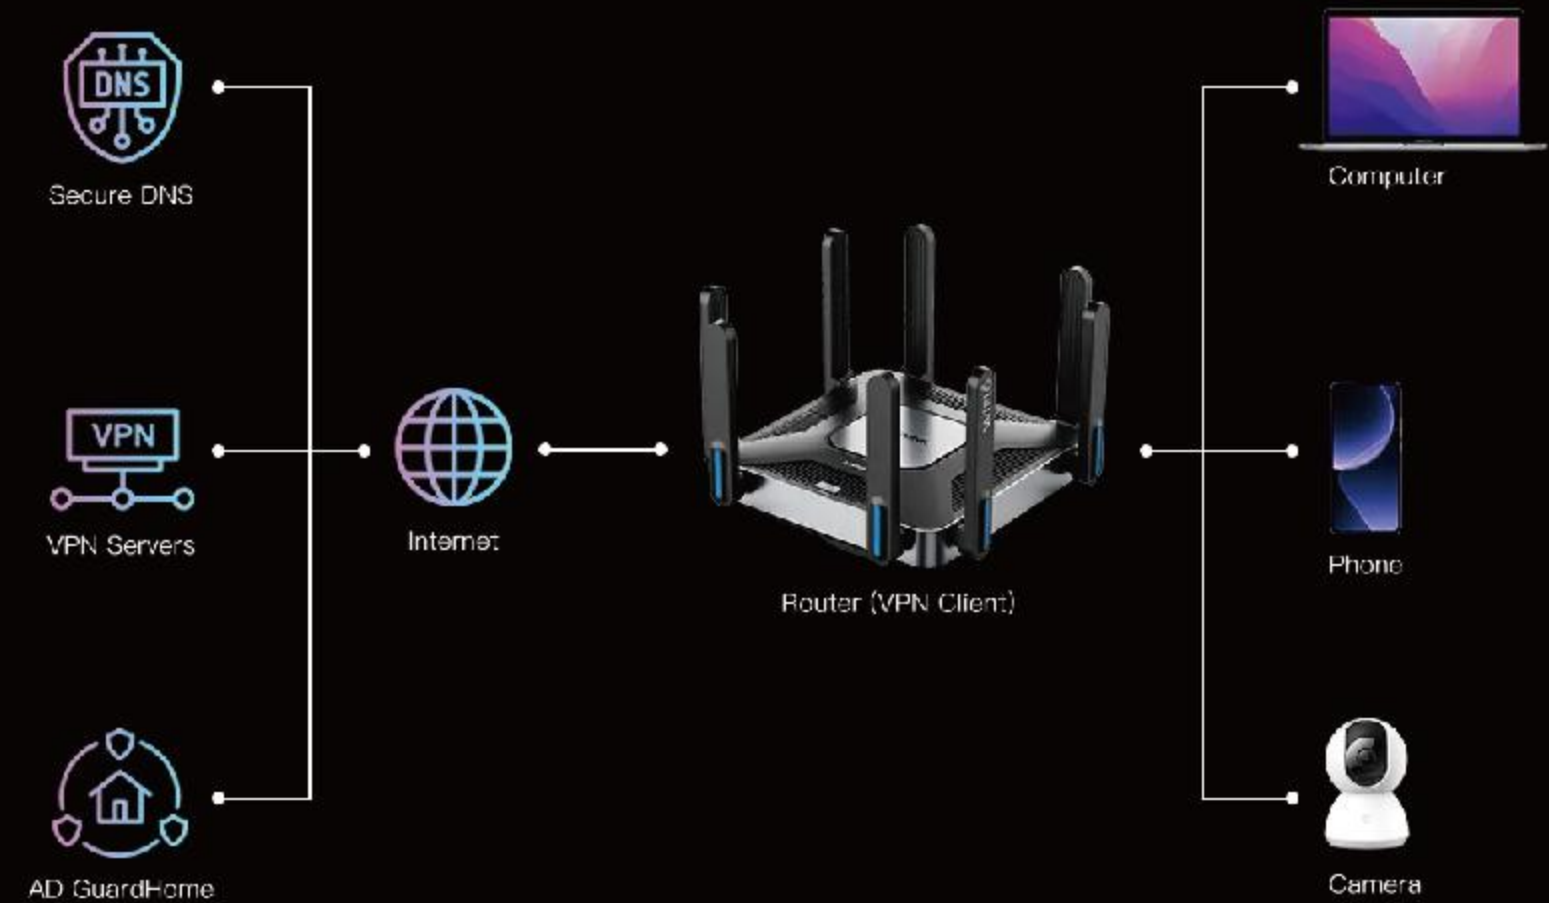

Everything Mesh

Enlarge Network Range

2.5G

2*2.5Gbps WAN/LAN and
3*1Gbps LAN ports

11000Mbps

AI QoE: LIMITED BANDWIDTH, LIMITLESS THROUGHPUT

AI-driven Network QoE optimizes throughput, minimizes latency, and automatically prioritizes traffic. Whether you are playing games, watching videos, or having online meetings, this router can smartly allocate bandwidth and keep all tasks functioning well.

Ad Guard Home

Secure DNS

VPN Servers

Guest WiFi

Intelligent Packet Classification

Automatic Traffic Prioritization

Dynamic Bandwidth Allocation

LARGER WIFI RANGE, LESS SIGNAL DEAD CORNER

As a mesh router, Giant Stream6 can combine other Wavlink Everything Mesh routers to give seamless network coverage to your whole home.

YOUR NETWORK SAFETY REALLY MATTERS

Cutting-edge home network system: AD GuardHome, Secure DNS, and VPN, keep every online moment safe.

9400Mbps

BE9400

PID: WS-WN591BE5

Wi-Fi 7, 5764Mbps(6GHz) + 2882Mbps(5GHz)
+ 688Mbps(2.4GHz)
6x 5dBi External Foldable Antennas
4x 2.5G LAN/WAN
Wi-Fi Router, Mesh Router/Extender
TR069, VLAN, PPTP, L2TP,
AI QoS, OpenVPN, WireGuard, AdGuard Home
1x USB-A 3.0