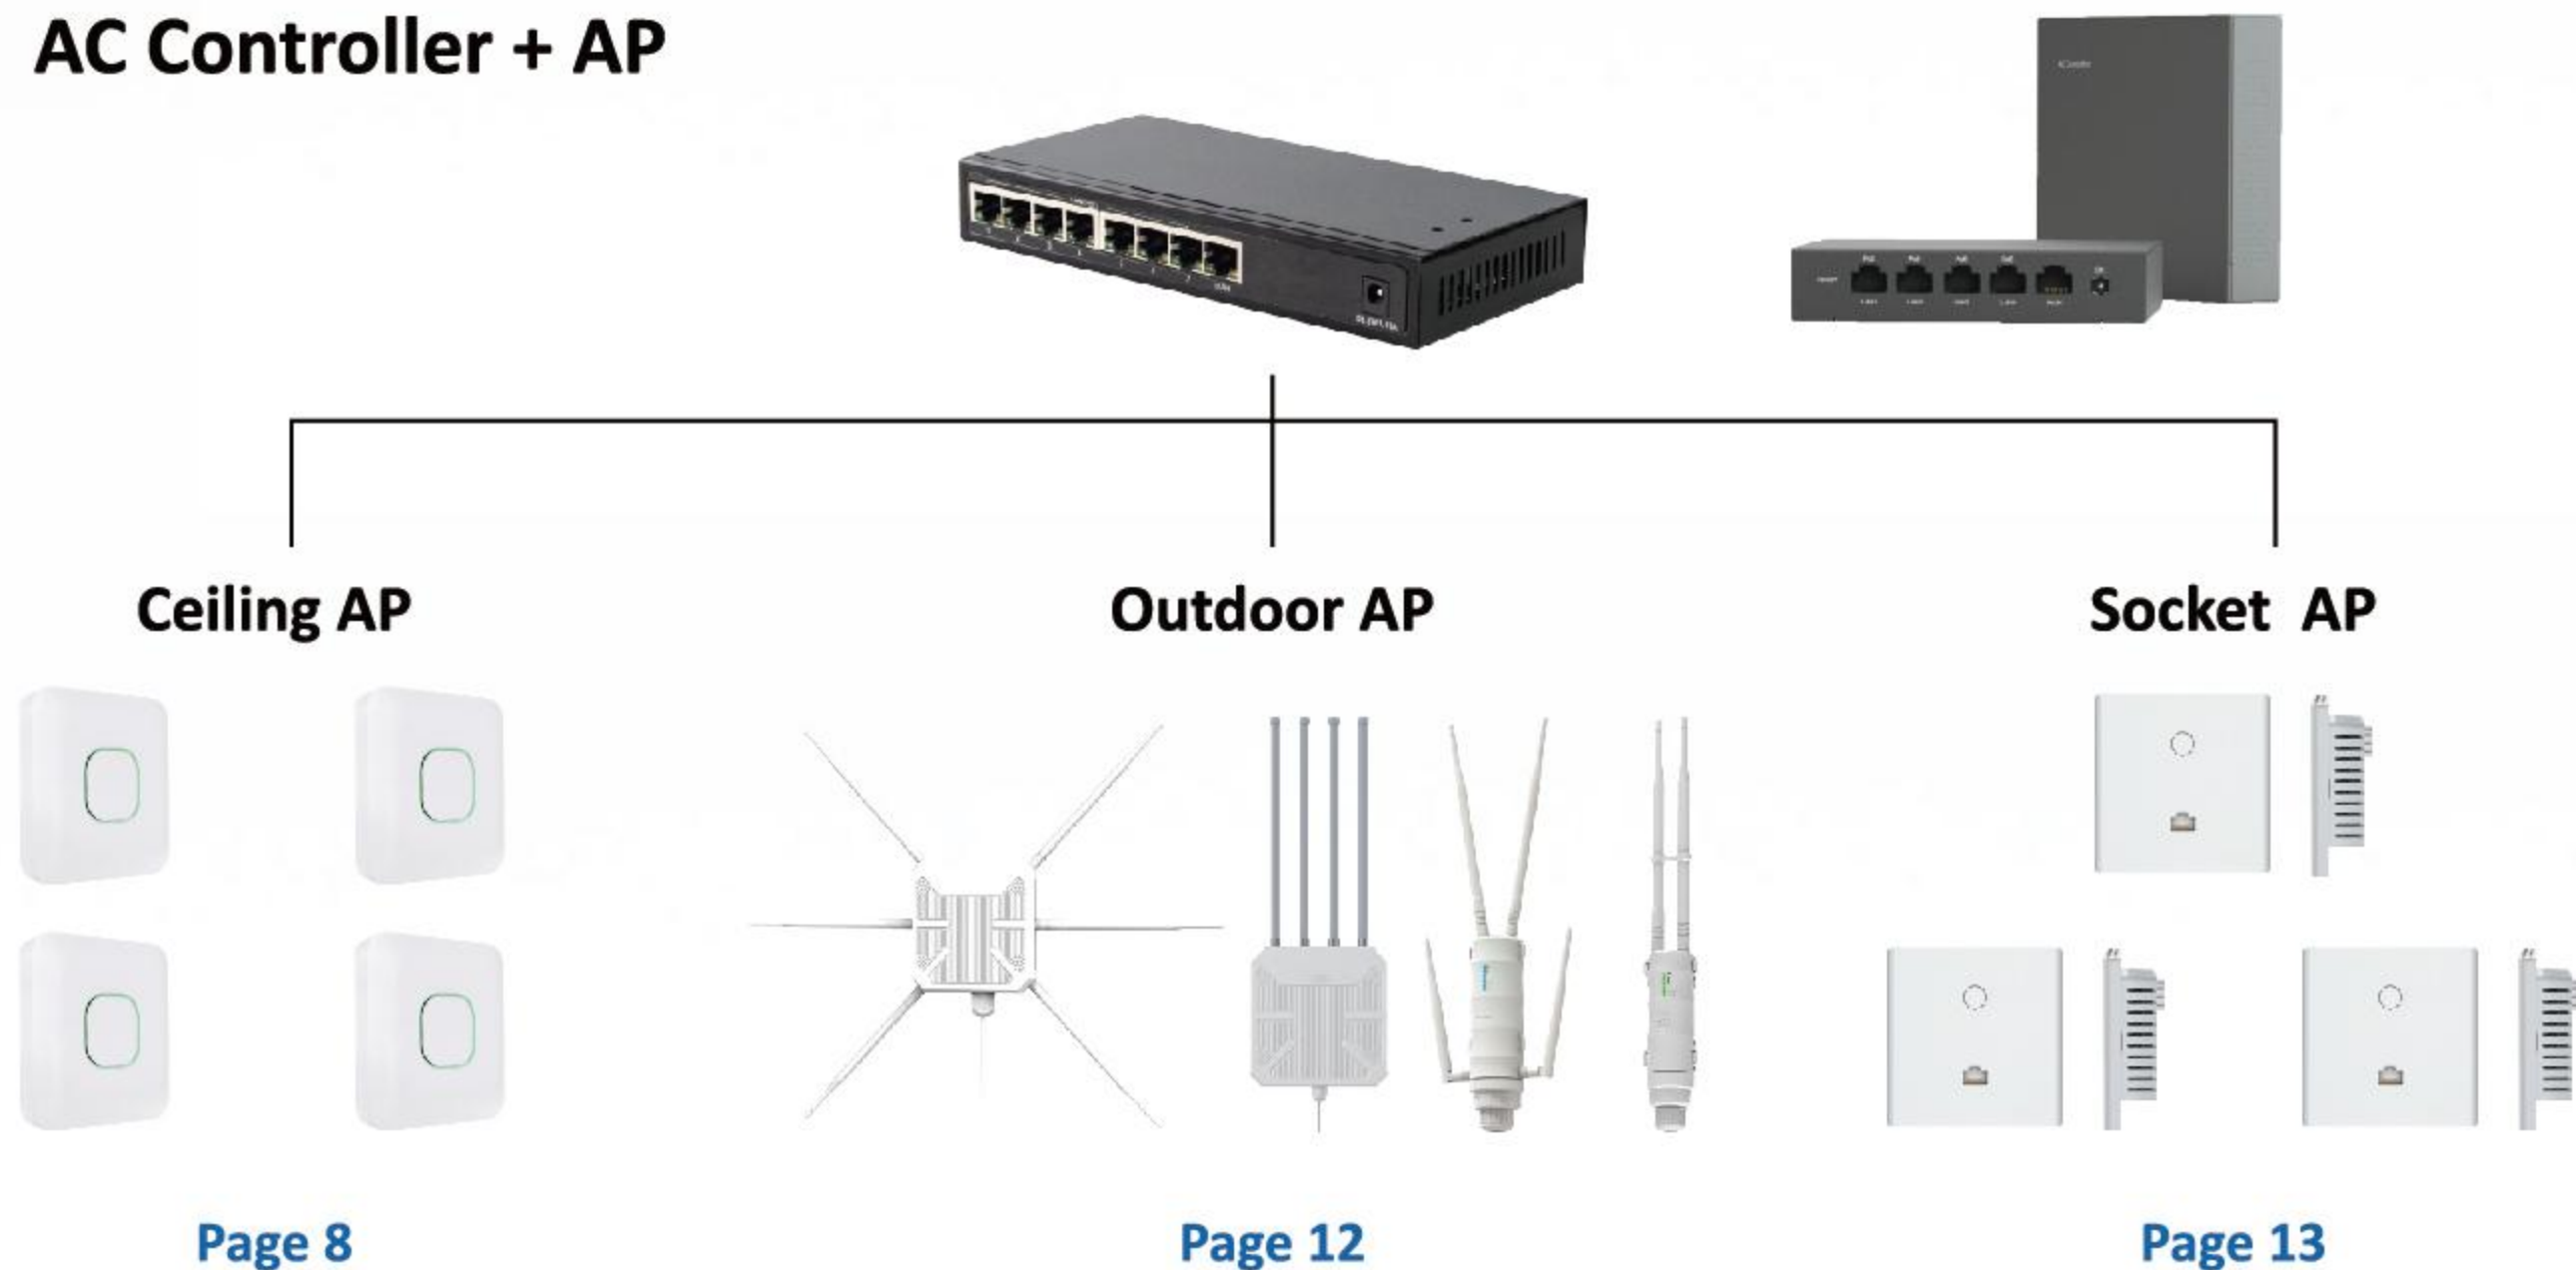

1200Mbps

AC1200

PID: WS-WN890A2

Wi-Fi 5, 867Mbps (5GHz) + 300Mbps (2.4GHz)
3dBi Omini Directional Antennas
1x Gigabit WAN (801.3 AF/AT PoE)
1x Gigabit LAN
Wi-Fi ON/OFF Button
Support PoE (Power Over Ethernet)

AC Controller + Socket AP

PID: WS-WN701AE-A

Please refer to page 16
for more details.

WS-WN557X3

WS-WN557X1

WS-WN890FA2

PID: WS-WN701AE-A

Built-in AC function can manage Wavlink AP in a unified way.
As both a router and a wireless controller, can uniformly control up to 64pcs AP theoretically and easily expand the enterprise wireless network.
Gigabit port, meet the mainstream specifications of optical fiber access services.
Integrates three technologies: PoE power supply, AC (wireless control) and routing.
Miniaturization of the fuselage design, single-handedly controlled, and easily put into the information box/weak box.
Built-in standard PoE network cable power supply module power supply at the same time, convenient wiring.

PID: WS-WN708AE1-A

8-Port Gigabit AC Controller

AC Controller + AP

Page 8

Page 12

Page 13

Network Devices For Starlink **SPX Plug to RJ45 Adapter, Routers, AC Controller and AP**

Network Devices For Starlink