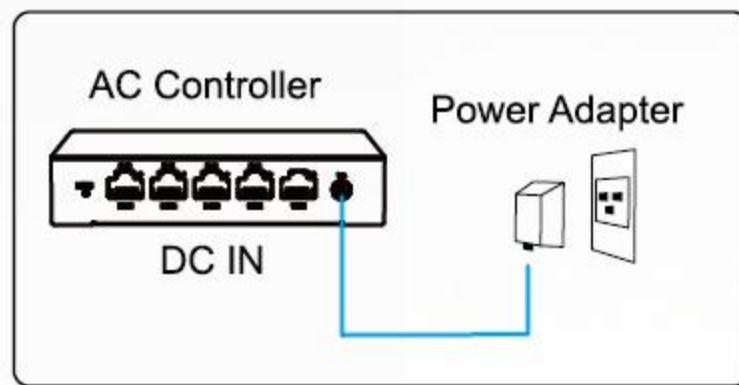

PID: WS-WN708AE1-A

8-Port Gigabit AC Controller