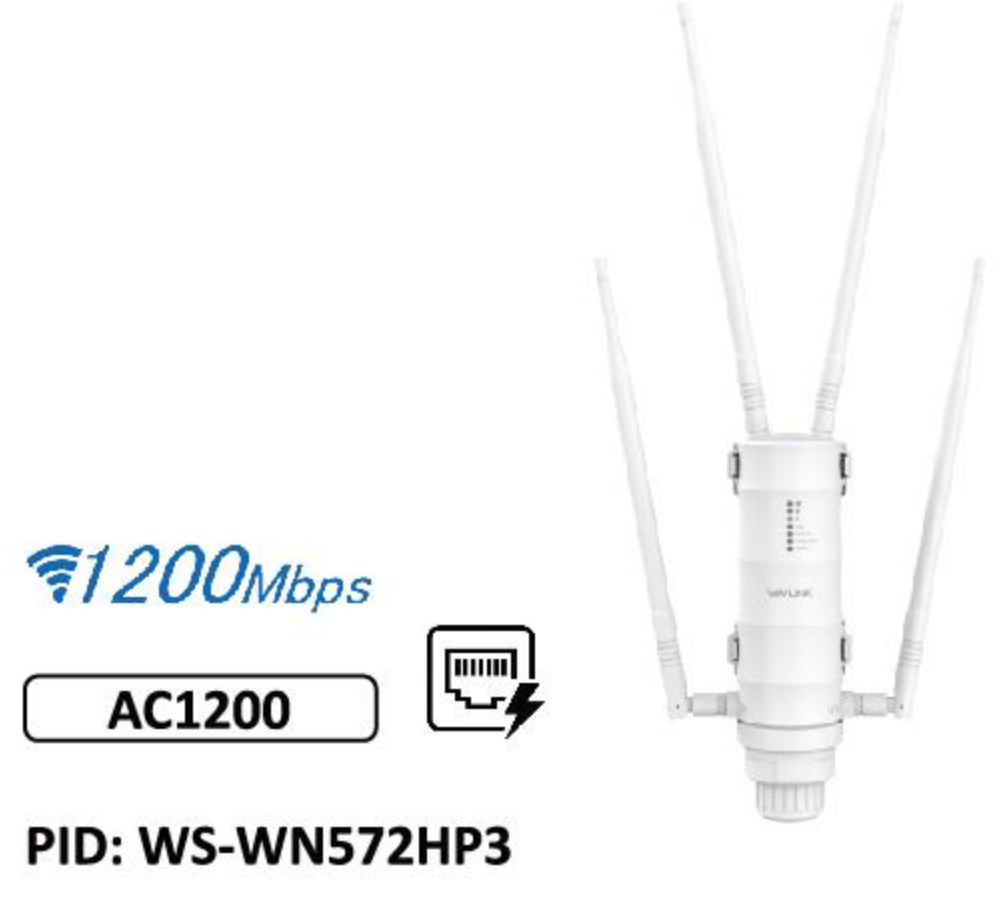

1200Mbps
AC1200

PID: WS-WN572HP3
Wi-Fi 5, 867Mbps (5GHz) + 300Mbps (2.4GHz)
7dBi External Omini Directional Antennas
1x Fast WAN/LAN/PoE port
Support Passive PoE (Power Over Ethernet)
Durable, Weatherproof IP65 Enclosure
Support Wavlink AC Controller