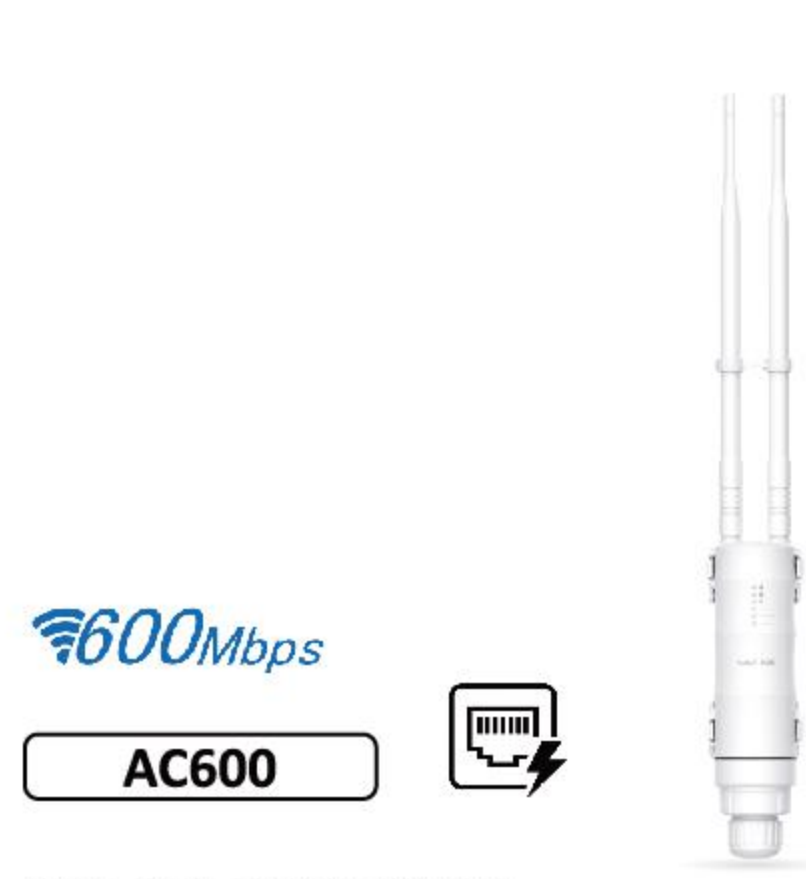

600Mbps
AC600

PID: WS-WN570HA1
Wi-Fi 5, 433Mbps (5GHz) + 150Mbps (2.4GHz)
7dBi External Omini Directional Antennas
1x Fast WAN/LAN/PoE port
Support Passive PoE (Power Over Ethernet)
Durable, Weatherproof IP67 Enclosure