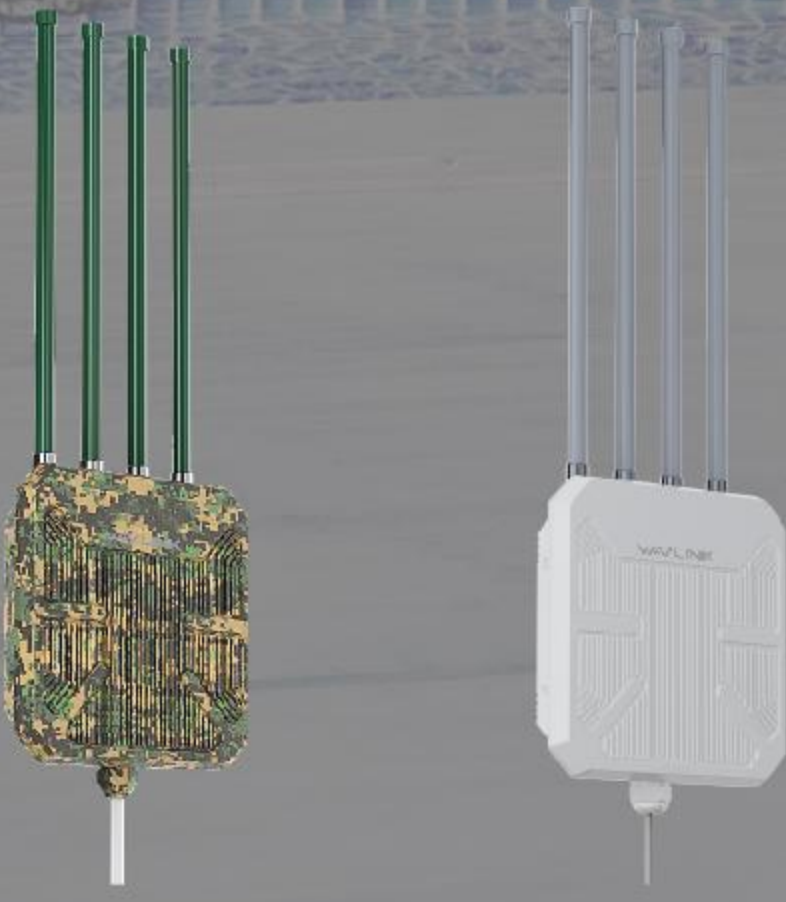

Fat/Fit AP, Wi-Fi Router

VLAN, PPTP, L2TP

Support Wavlink AC Controller

AC Controller + Ceiling AP
PID: WS-WN701AE-A

 Please refer to page 16
 for more details.

Wi-Fi 7 Outdoor AP

BE9300

WiFi 7 9300Mbps 6GHz 5GHz 2.4GHz IP 67

PID: WS-WNA100BE5

Wi-Fi 7, 5764Mbps(6GHz) + 2882Mbps(5GHz) + 688Mbps(2.4GHz)
 6x 8dBi detachable omni-directional glass-steel antennas for excellent wireless performance
 1x 2.5G WAN/LAN/PoE (Power Over Ethernet)
 1x 2.5G LAN (For Security Camera)
 Fat/Fit AP, Wi-Fi Extender, Wi-Fi Router, Mesh Router/Extender
 Supports PoE and Powered by Solar Panel
 Durable, Weatherproof IP67 Enclosure
 Support Wavlink AC Controller

BE5100

WiFi 7 5100Mbps 2.4GHz 5GHz IP 67

PID: WS-WNA100BE2

Wi-Fi 7 4323Mbps(5GHz) + 688Mbps(2.4GHz)
 5x 8dBi detachable omni-directional glass-steel antennas for excellent wireless performance
 1x 2.5G WAN/LAN/PoE (Power Over Ethernet)
 1x Gigabit LAN (For Security Camera)
 Fat/Fit AP, Wi-Fi Extender, Wi-Fi Router, Mesh Router/Extender
 Supports PoE and Powered by Solar Panel
 Durable, Weatherproof IP67 Enclosure
 Support Wavlink AC Controller