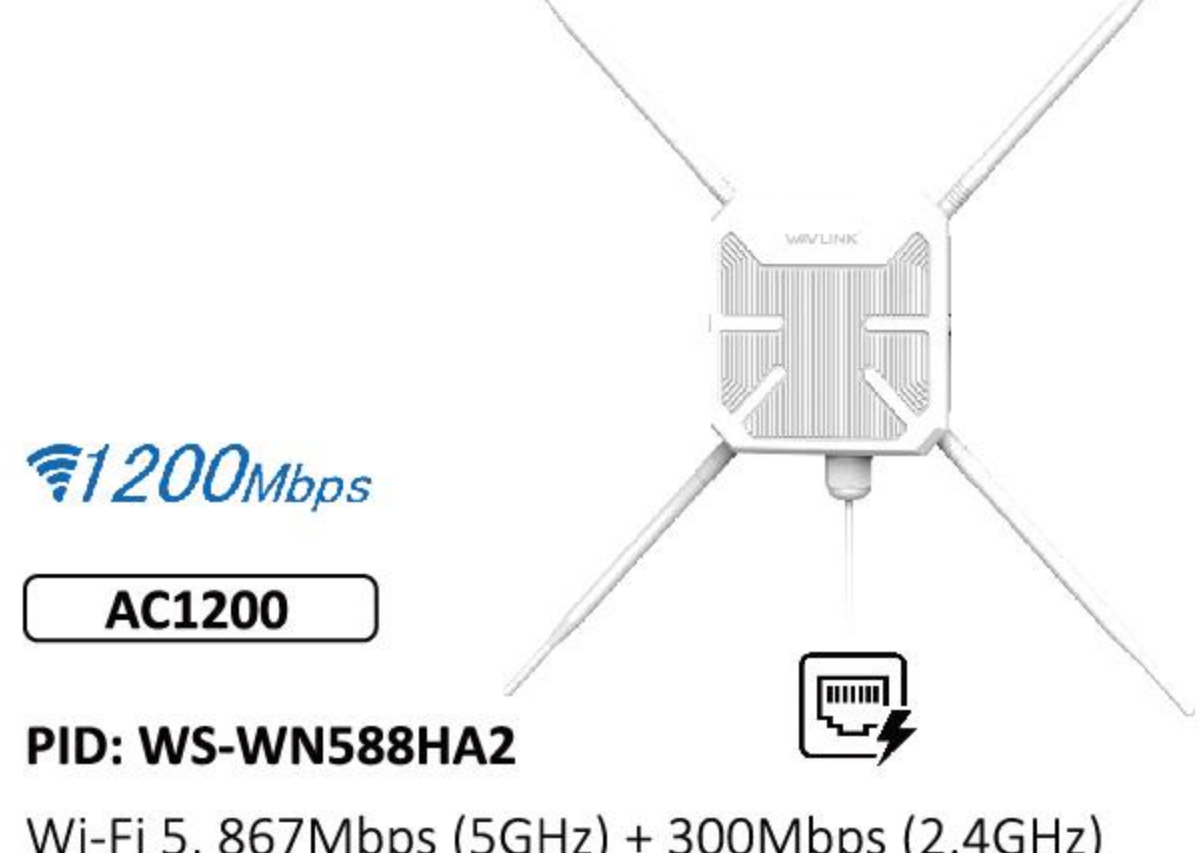

1200Mbps

Greenwood 6 3000D

3000Mbps

Wi-Fi 5 Outdoor AP **High Power AC1200, AC600 Dual Band Outdoor AP with PoE**

4G LTE
1200Mbps
AC1200

PID: WS-WN588HE4
Wi-Fi 5, 867Mbps (5GHz) + 300Mbps (2.4GHz)
7dBi External Omini Directional Antennas
1x Gigabit WAN/LAN/PoE
Support Active PoE (Power Over Ethernet)
Durable, Weatherproof IP67 Enclosure

1200Mbps
AC1200

PID: WS-WN588HA2
Wi-Fi 5, 867Mbps (5GHz) + 300Mbps (2.4GHz)
4x 7dBi External Omini Directional Antennas
1x Gigabit WAN/LAN/PoE
Support Active PoE (Power Over Ethernet)
Durable, Weatherproof IP67 Enclosure
Support Wavlink AC Controller