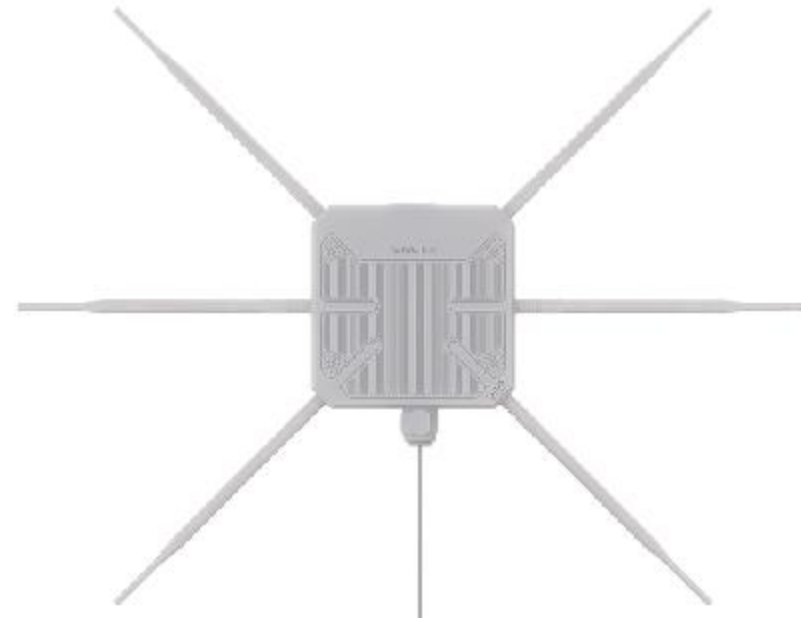

4G CPE Router

4G SIM AX3000, AC1200, N300 CPE Router

4G LTE

3000Mbps

AX3000

**PID: WS-WN588HE6D**

Wi-Fi 6, 2402Mbps (5GHz) + 573Mbps (2.4GHz)
 4G CPE Outdoor AP
 Cat 6: 300Mbps download, 50Mbps upload
 6x 7dBi External Antennas
 1x Gigabit WAN/LAN/PoE
 Support PoE (Power Over Ethernet)
 Durable, Weatherproof IP67 Enclosure