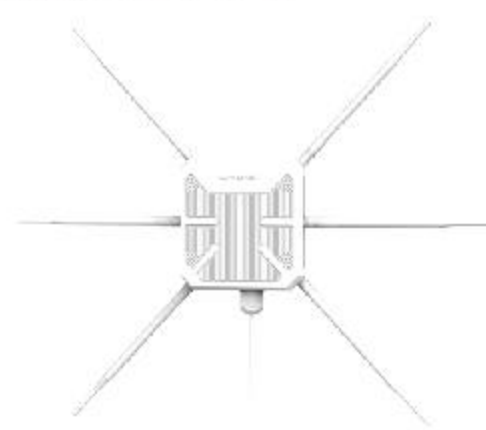

AC Controller + Outdoor AP

PID: WL-WN701AE-A

Please refer to page 14 for more details.

WL-WN573HP3