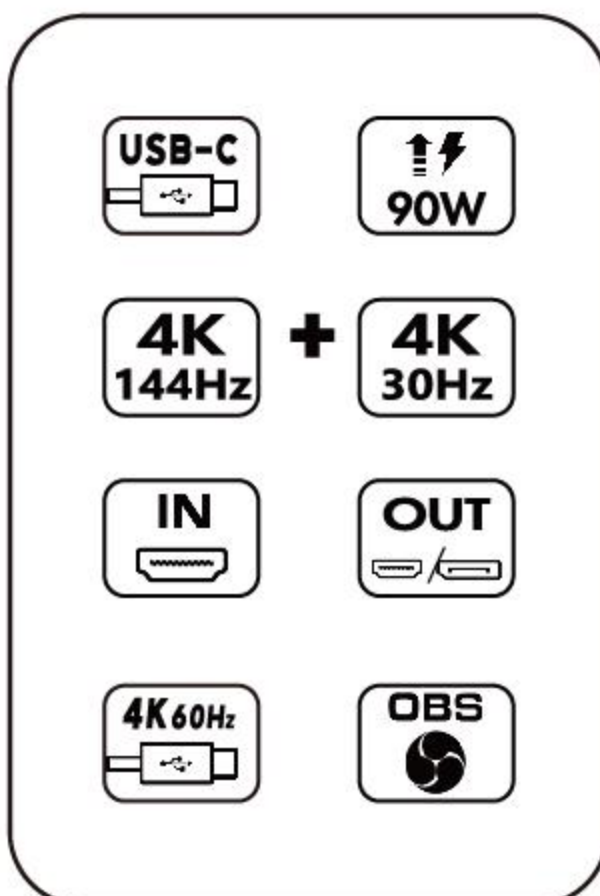

USB-C MST Video Caputer

4K HDMI AV Capture