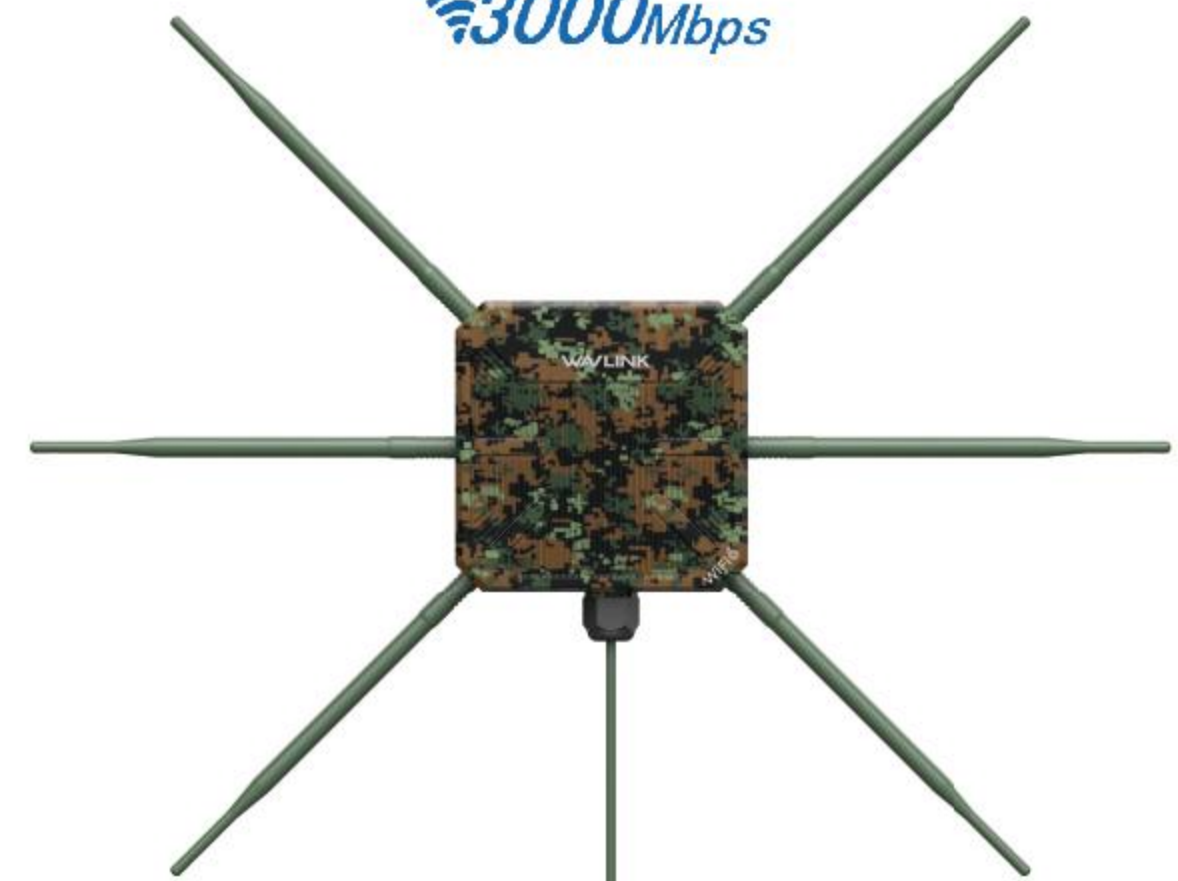

Greenwood 6 3000S

3000Mbps