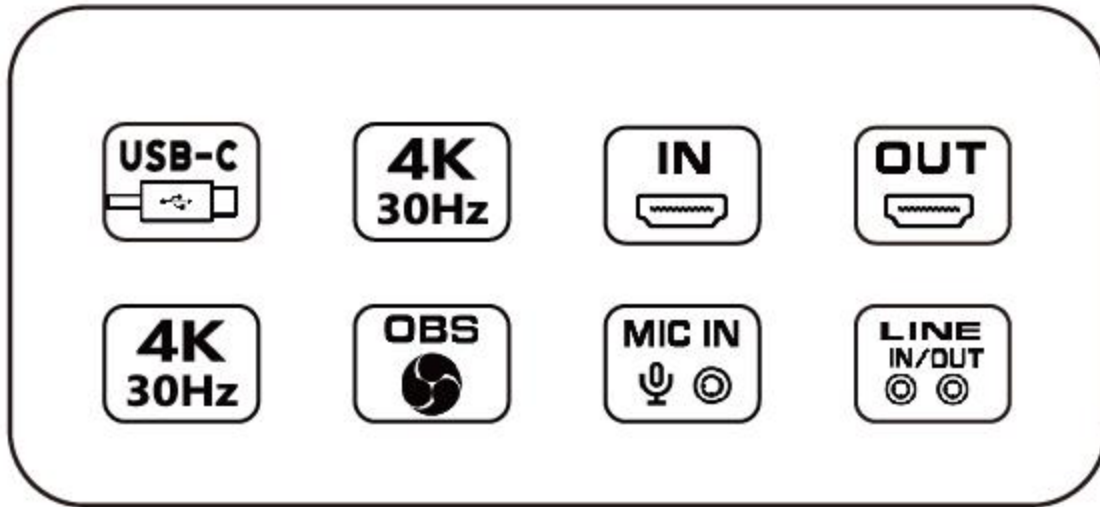

HDMI AV Capture + High Definition Game Recorder