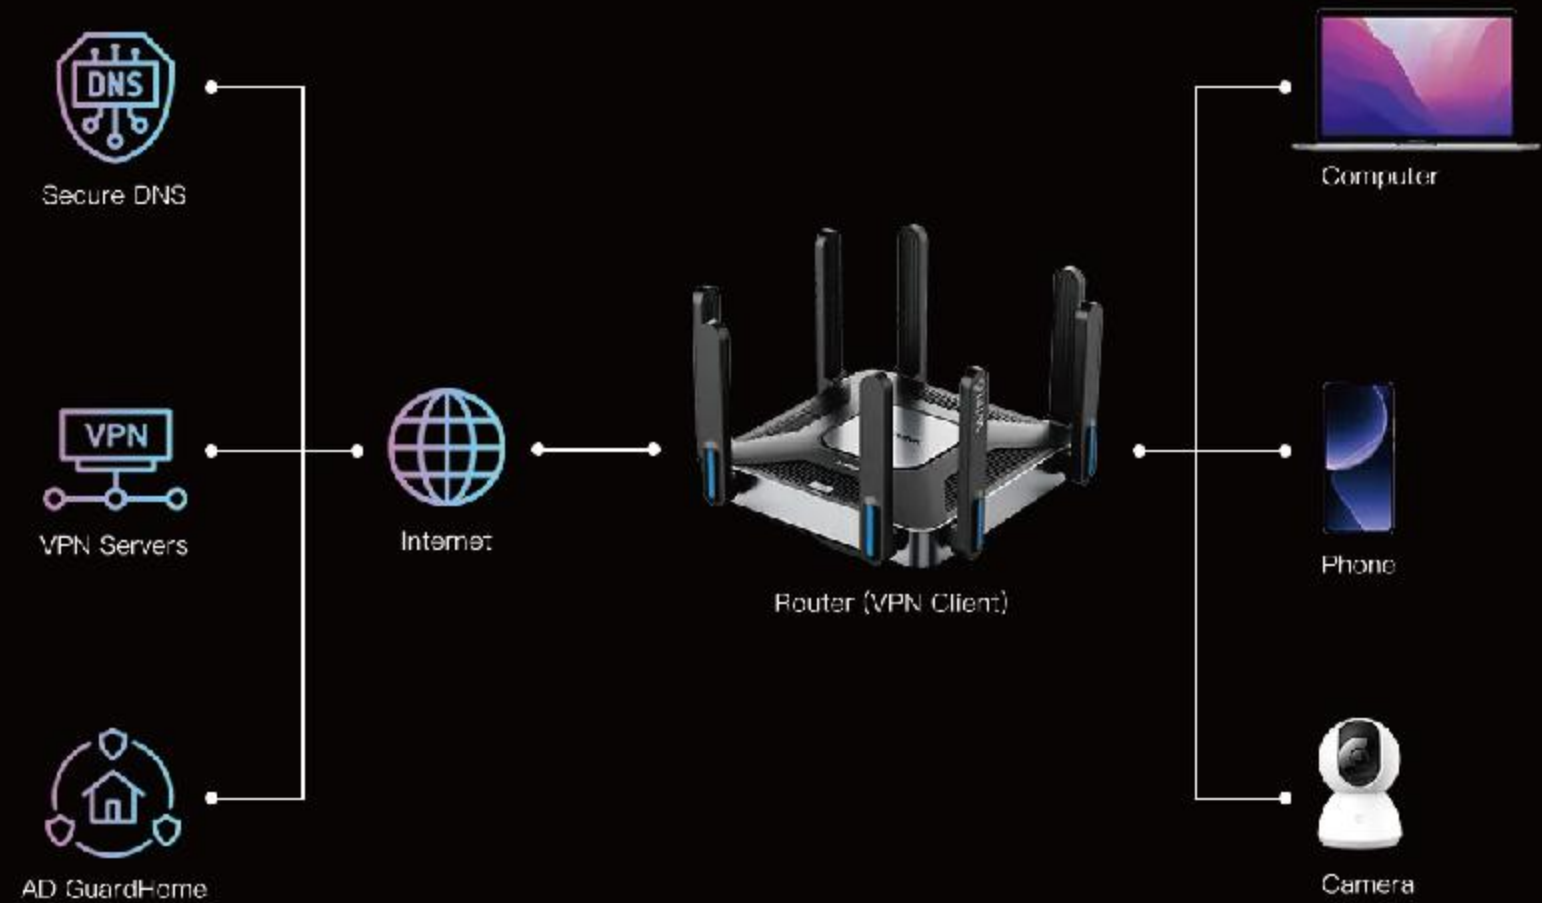

2*2.5Gbps WAN/LAN and 3*1Gbps LAN ports

9300Mbps

AI QoE: LIMITED BANDWIDTH, LIMITLESS THROUGHPUT

AI-driven Network QoE optimizes throughput, minimizes latency, and automatically prioritizes traffic. Whether you are playing games, watching videos, or having online meetings, this router can smartly allocate bandwidth and keep all tasks functioning well.

Ad Guard Home

Secure DNS

VPN Servers

Guest WiFi

Intelligent Packet Classification

Automatic Traffic Prioritization

Dynamic Bandwidth Allocation

LARGER WIFI RANGE, LESS SIGNAL DEAD CORNER

As a mesh router, Giant Stream6 can combine other Wavlink Everything Mesh routers to give seamless network coverage to your whole home.

YOUR NETWORK SAFETY REALLY MATTERS

Cutting-edge home network system: AD GuardHome, Secure DNS, and VPN, keep every online moment safe.

9300Mbps

BE9300

PID: WL-WN591BE5

Wi-Fi 7, 5760Mbps(6GHz) + 2880Mbps(5GHz) + 574Mbps(2.4GHz)
6x 5dBi External Foldable Antennas
1x 2.5G WAN + 1x 2.5G LAN + 3x Gigabit LAN ports
Wi-Fi Router, Mesh Router/Extender
TR069, VLAN, PPTP, L2TP,
AI QoS, OpenVPN, WireGuard, AdGuard Home
1x USB-A 3.0