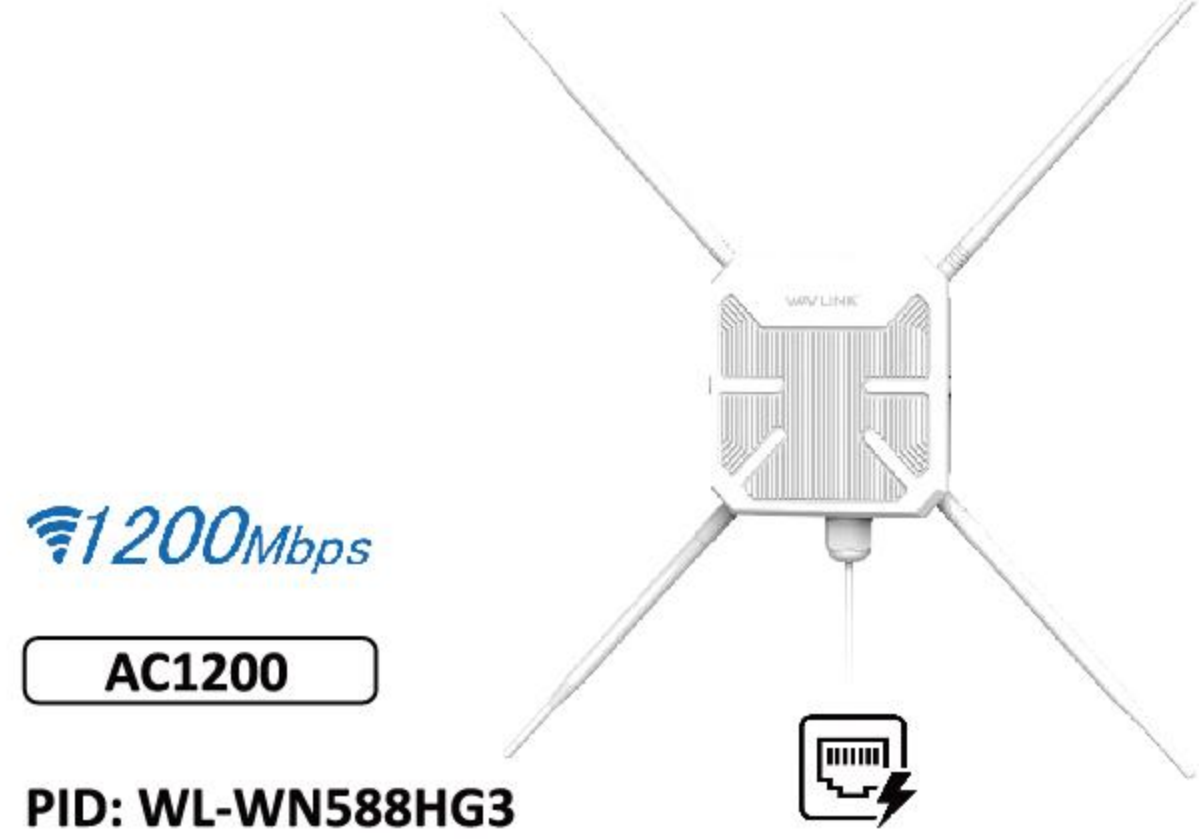

1200Mbps

Greenwood 5 1200G

3000Mbps

Greenwood 6 3000D

Wi-Fi 5 Outdoor AP **High Power AC1200, AC600 Dual Band Outdoor AP with POE**

4G LTE

1200Mbps

AC1200

PID: WL-WN588HE3

Wi-Fi 5, 867Mbps (5GHz) + 300Mbps (2.4GHz)
7dBi External Omini Directional Antennas
1x Gigabit WAN/LAN/POE
Support Active POE (Power Over Ethernet)
Durable, Weatherproof IP67 Enclosure