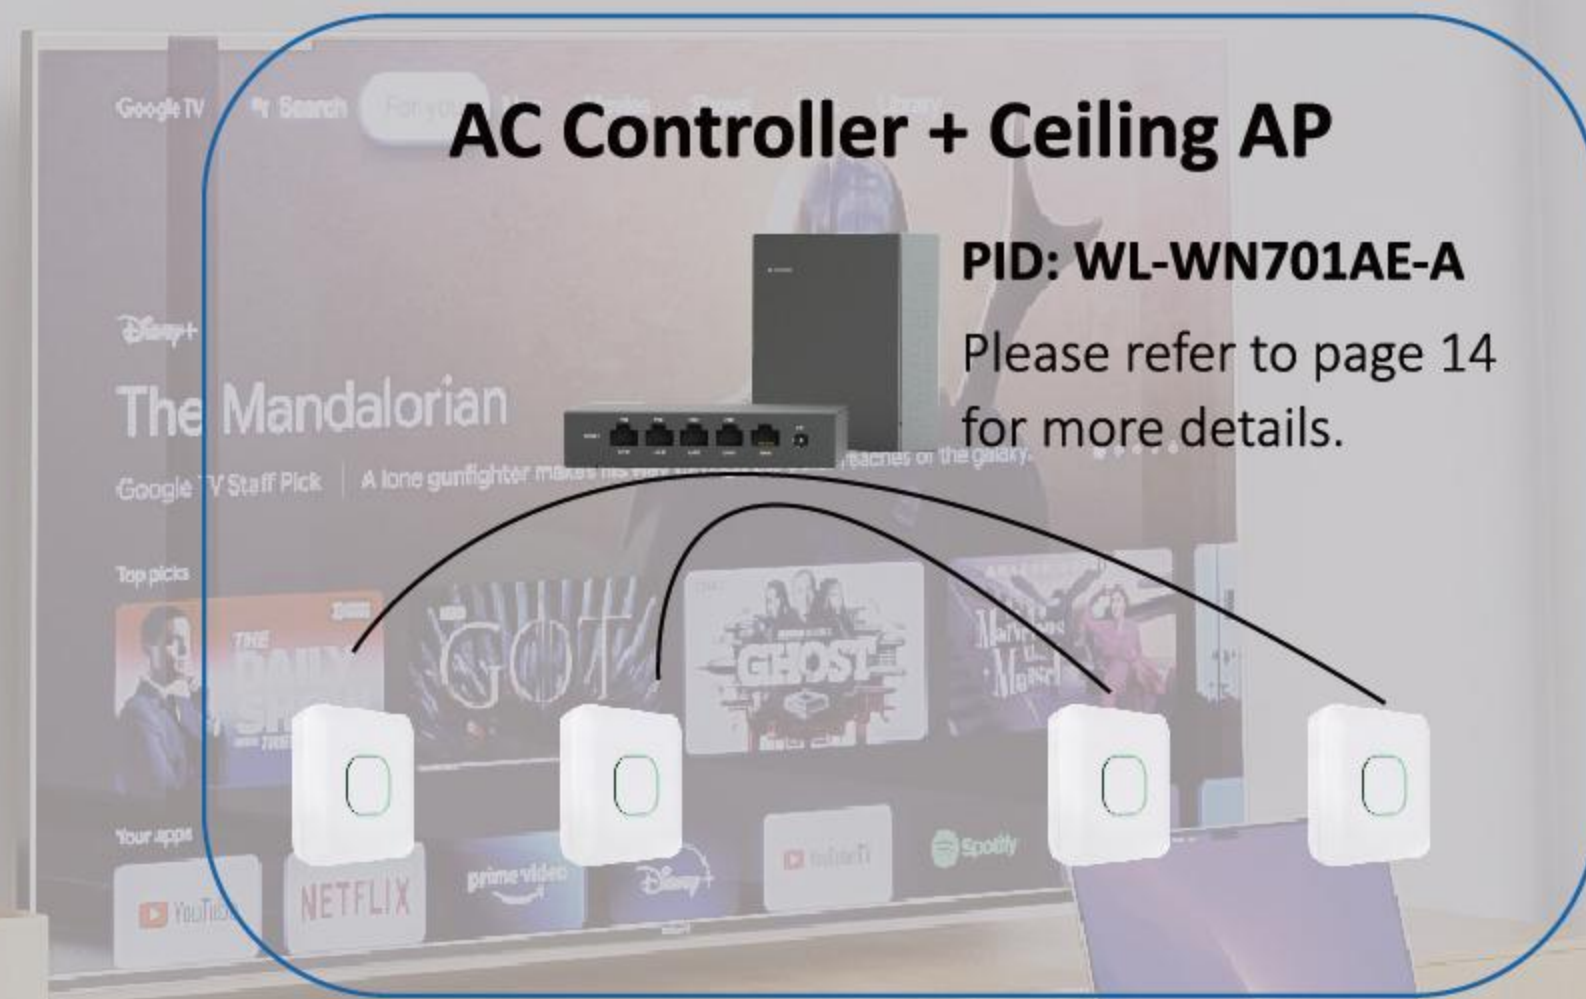

Wireless Ceiling AP/Router

BE14000, BE5100, AX3000, AC1200 Ceiling AP/Router with POE

14000Mbps

BE14000

PID: WL-WNZ712A

Wi-Fi 7, 1378Mbps (2.4GHz) + 5765Mbps (5GHz) + 5765Mbps (6GHz)
1x 10Gigabit SFP + 1x 10Gigabit WAN (PoE)
+ 1x 10Gigabit LAN + 1x M.2 Prot
AP, Wi-Fi Router, Mesh Router/Extender
VLAN, PPTP, L2TP
Support WAVLINK AC Controller

5100Mbps

BE5100

PID: WL-WNZ611B

Wi-Fi 7, 688Mbps (2.4GHz) + 4323Mbps (5GHz)
1x Gigabit SFP + 1x Gigabit WAN + 1x Gigabit LAN
AP, Wi-Fi Router, Mesh Router/Extender
VLAN, PPTP, L2TP
Support WAVLINK AC Controller

3000Mbps

AX3000

PID: WL-WNA202X3

Wi-Fi 6, 2402Mbps (5GHz) + 573Mbps (2.4GHz)
5x 5dBi Internal Antennas
1x Gigabit WAN/POE In port + 1x Gigabit LAN/POE Out Port
AP, Wi-Fi Router, Mesh Router/Extender
VLAN, PPTP, L2TP
Support WAVLINK AC Controller

1200Mbps

AC1200

PID: WL-WNA202A2-B

Wi-Fi 5, 867Mbps (5GHz) + 300Mbps (2.4GHz)
4x 5dBi External Antennas
1x Fast WAN/LAN/POE port + 2x Fast LAN Ports
AP, Wi-Fi Router
VLAN, PPTP, L2TP
Support WAVLINK AC Controller

AC Controller + Ceiling AP

PID: WL-WN701AE-A

Please refer to page 14
for more details.