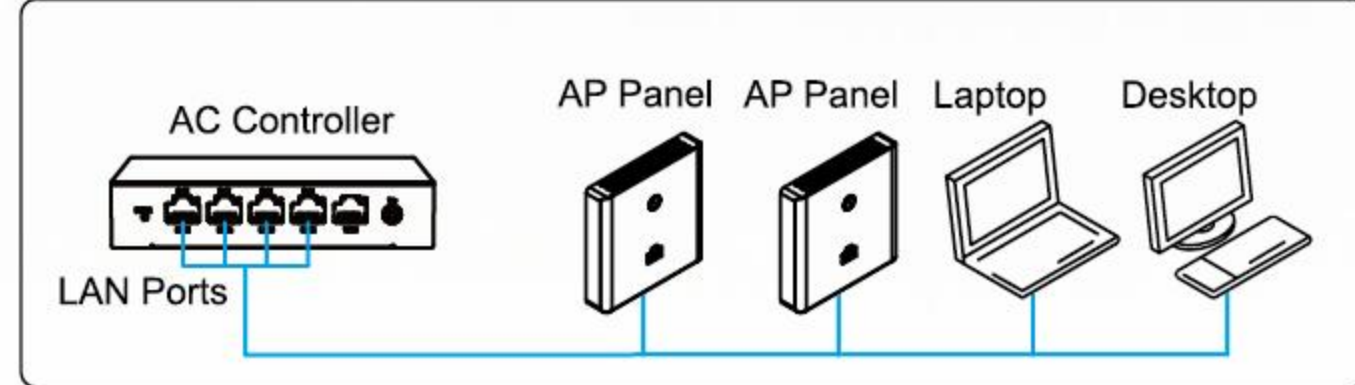

PID: WL-WN701AE-A

8-Port Gigabit AC Controller