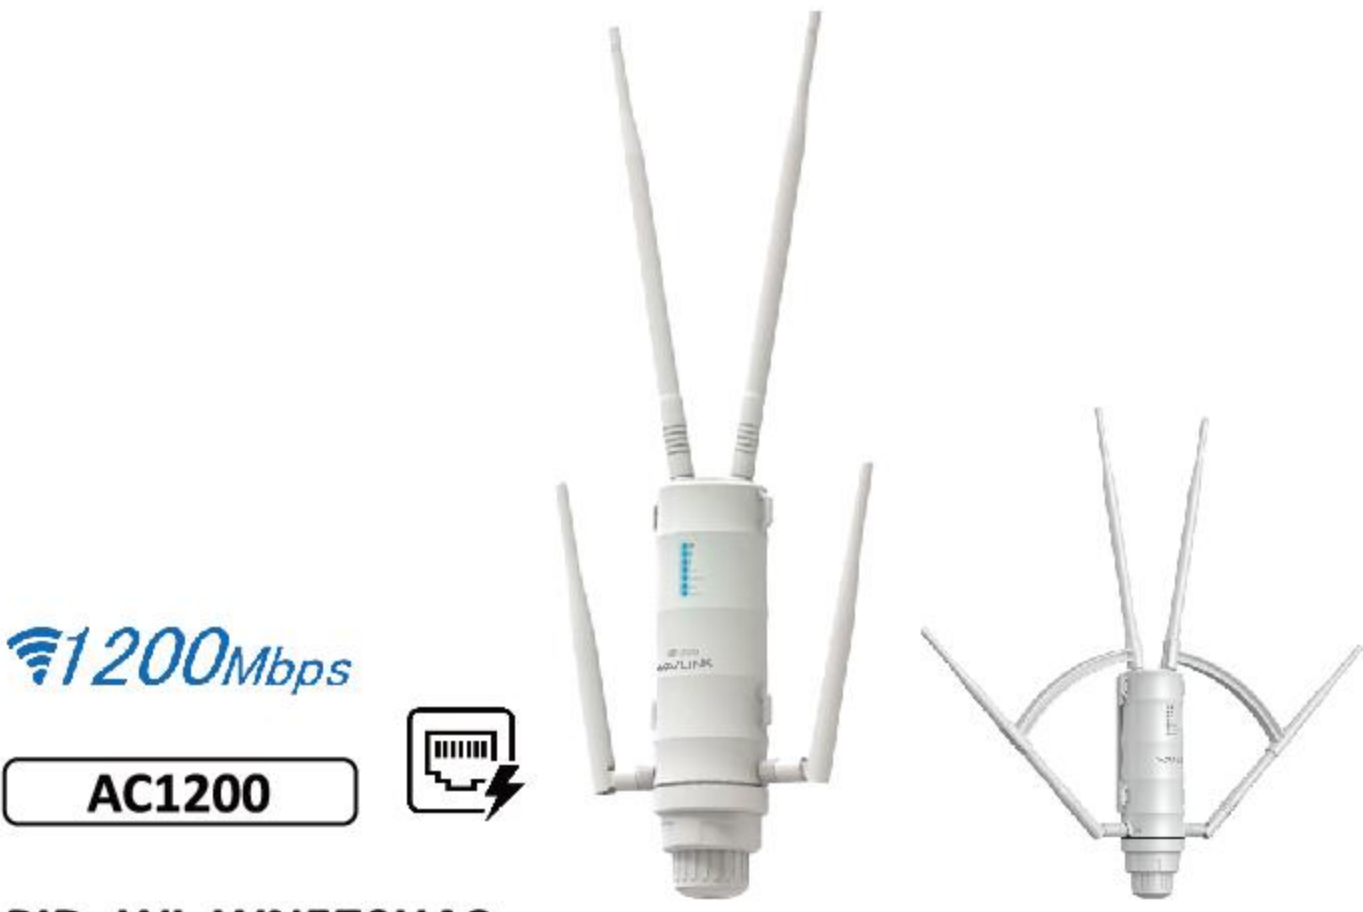

4G LTE

1200Mbps

AC1200

PID: WL-WN572HE4

Wi-Fi 5, 867Mbps (5GHz) + 300Mbps (2.4GHz)
4x 7dBi External Omini Directional Antennas
1x Gigabit WAN/LAN/POE port, 1x Gigabit LAN Port
Support Passive POE (Power Over Ethernet)
Durable, Weatherproof IP67 Enclosure

1200Mbps

AC1200

PID: WL-WN572HP3

Wi-Fi 5, 867Mbps (5GHz) + 300Mbps (2.4GHz)
7dBi External Omini Directional Antennas
1x Fast WAN/LAN/POE port
Support Passive POE (Power Over Ethernet)
Durable, Weatherproof IP67 Enclosure