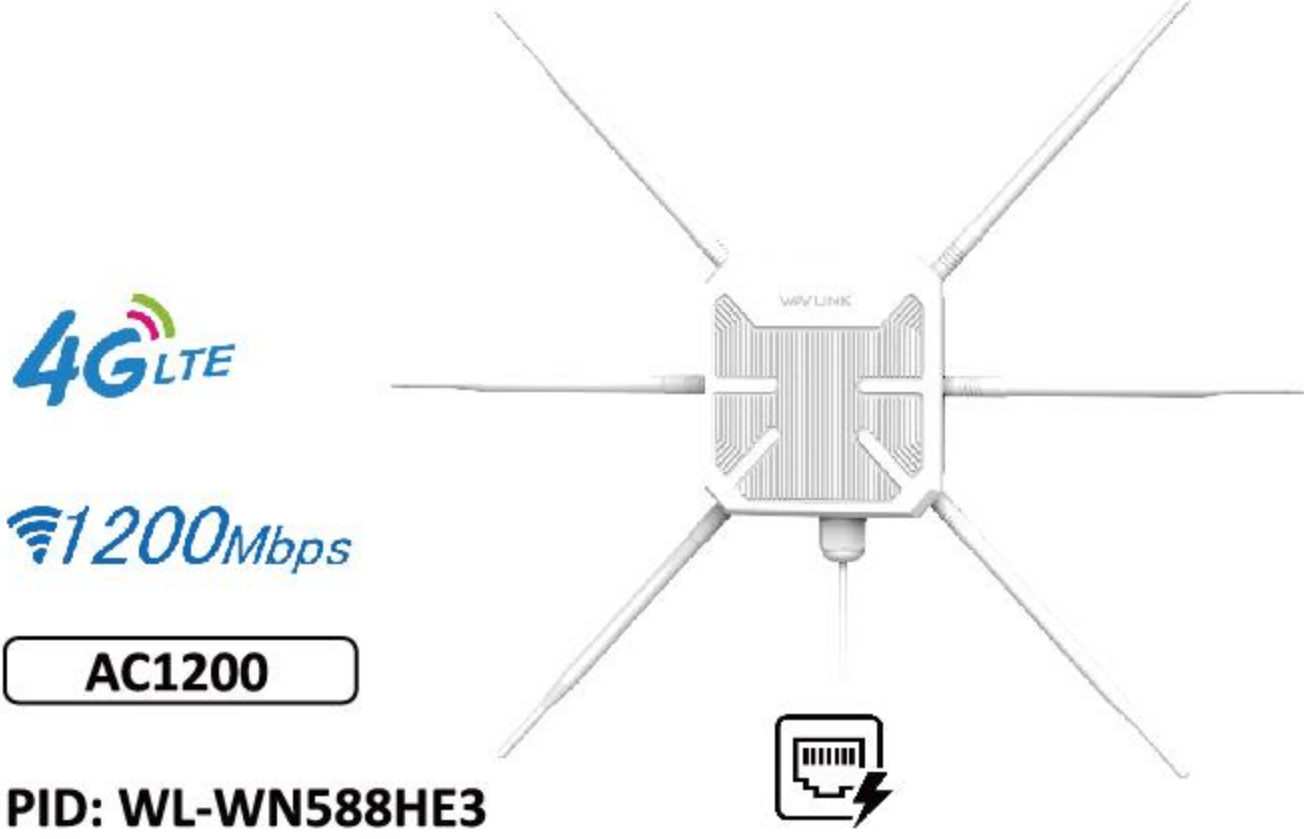

1200Mbps

Greenwood 5 1200G

3000Mbps

Greenwood 6 3000D

Wi-Fi 5 Outdoor AP **High Power AC1200, AC600 Dual Band Outdoor AP with POE**

4G LTE

1200Mbps

AC1200

PID: WL-WN588HE3

Wi-Fi 5, 867Mbps (5GHz) + 300Mbps (2.4GHz)
7dBi External Omini Directional Antennas
1x Gigabit WAN/LAN/POE
Support Active POE (Power Over Ethernet)
Durable, Weatherproof IP67 Enclosure

1200Mbps

AC1200

PID: WL-WN588HG3

Wi-Fi 5, 867Mbps (5GHz) + 300Mbps (2.4GHz)
4x 7dBi External Omini Directional Antennas
1x Gigabit WAN/LAN/POE
Support Active POE (Power Over Ethernet)
Durable, Weatherproof IP67 Enclosure