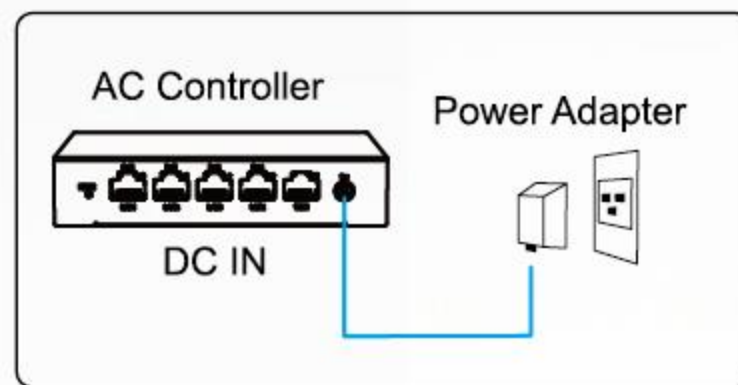

PID: WL-WN701AE-A

8-Port Gigabit AC Controller