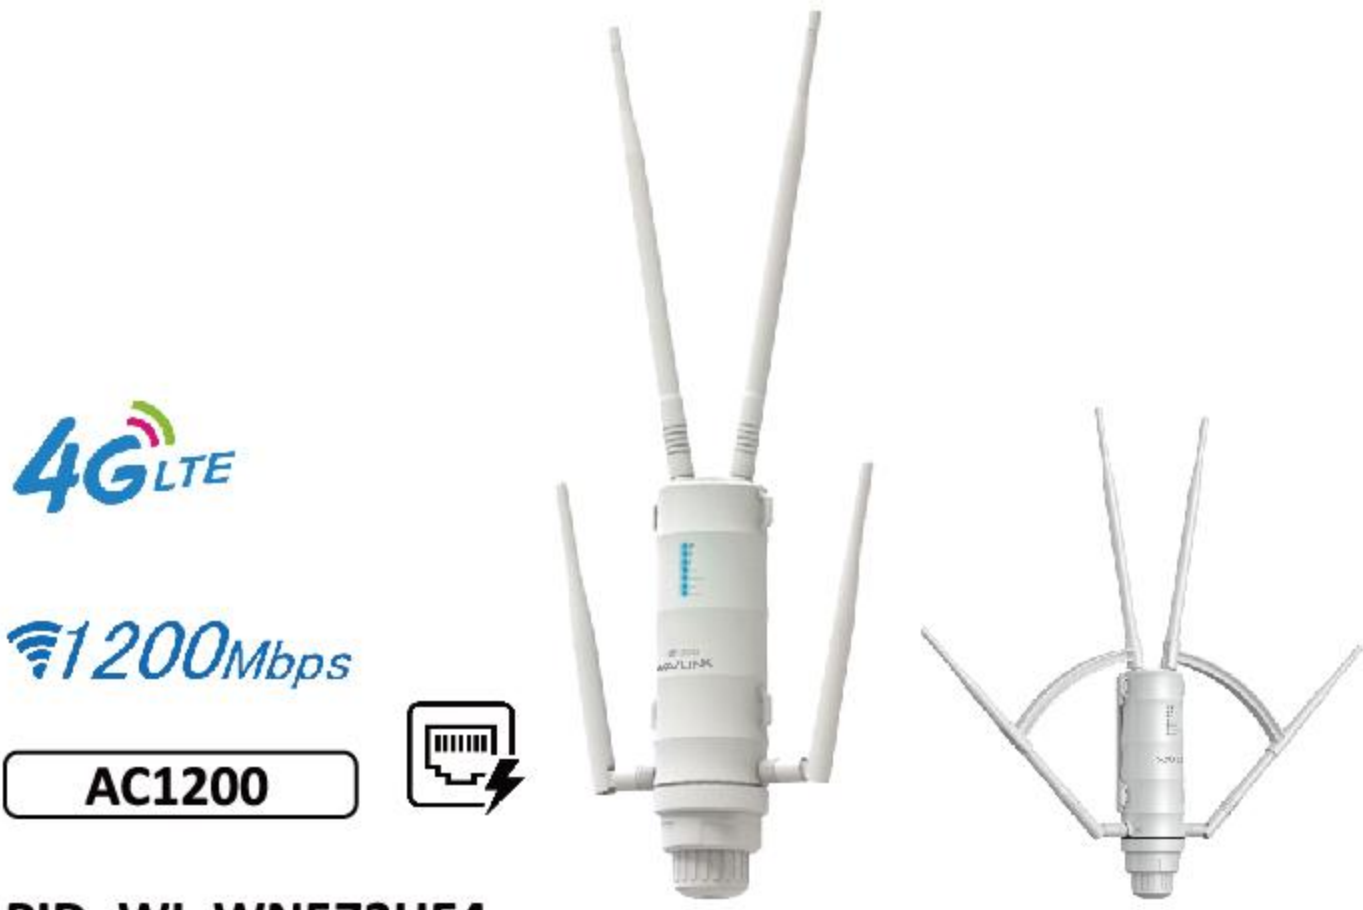

PID: WL-WN588HE3

Wi-Fi 5, 867Mbps (5GHz) + 300Mbps (2.4GHz)
7dBi External Omini Directional Antennas
1x Gigabit WAN/LAN/POE
Support Active POE (Power Over Ethernet)
Durable, Weatherproof IP67 Enclosure

1200Mbps

AC1200

PID: WL-WN588HG3

Wi-Fi 5, 867Mbps (5GHz) + 300Mbps (2.4GHz)
4x 7dBi External Omini Directional Antennas
1x Gigabit WAN/LAN/POE
Support Active POE (Power Over Ethernet)
Durable, Weatherproof IP67 Enclosure

4G LTE

1200Mbps

AC1200

PID: WL-WN572HE4

Wi-Fi 5, 867Mbps (5GHz) + 300Mbps (2.4GHz)
4x 7dBi External Omini Directional Antennas
1x Gigabit WAN/LAN/POE port, 1x Gigabit LAN Port
Support Passive POE (Power Over Ethernet)
Durable, Weatherproof IP67 Enclosure