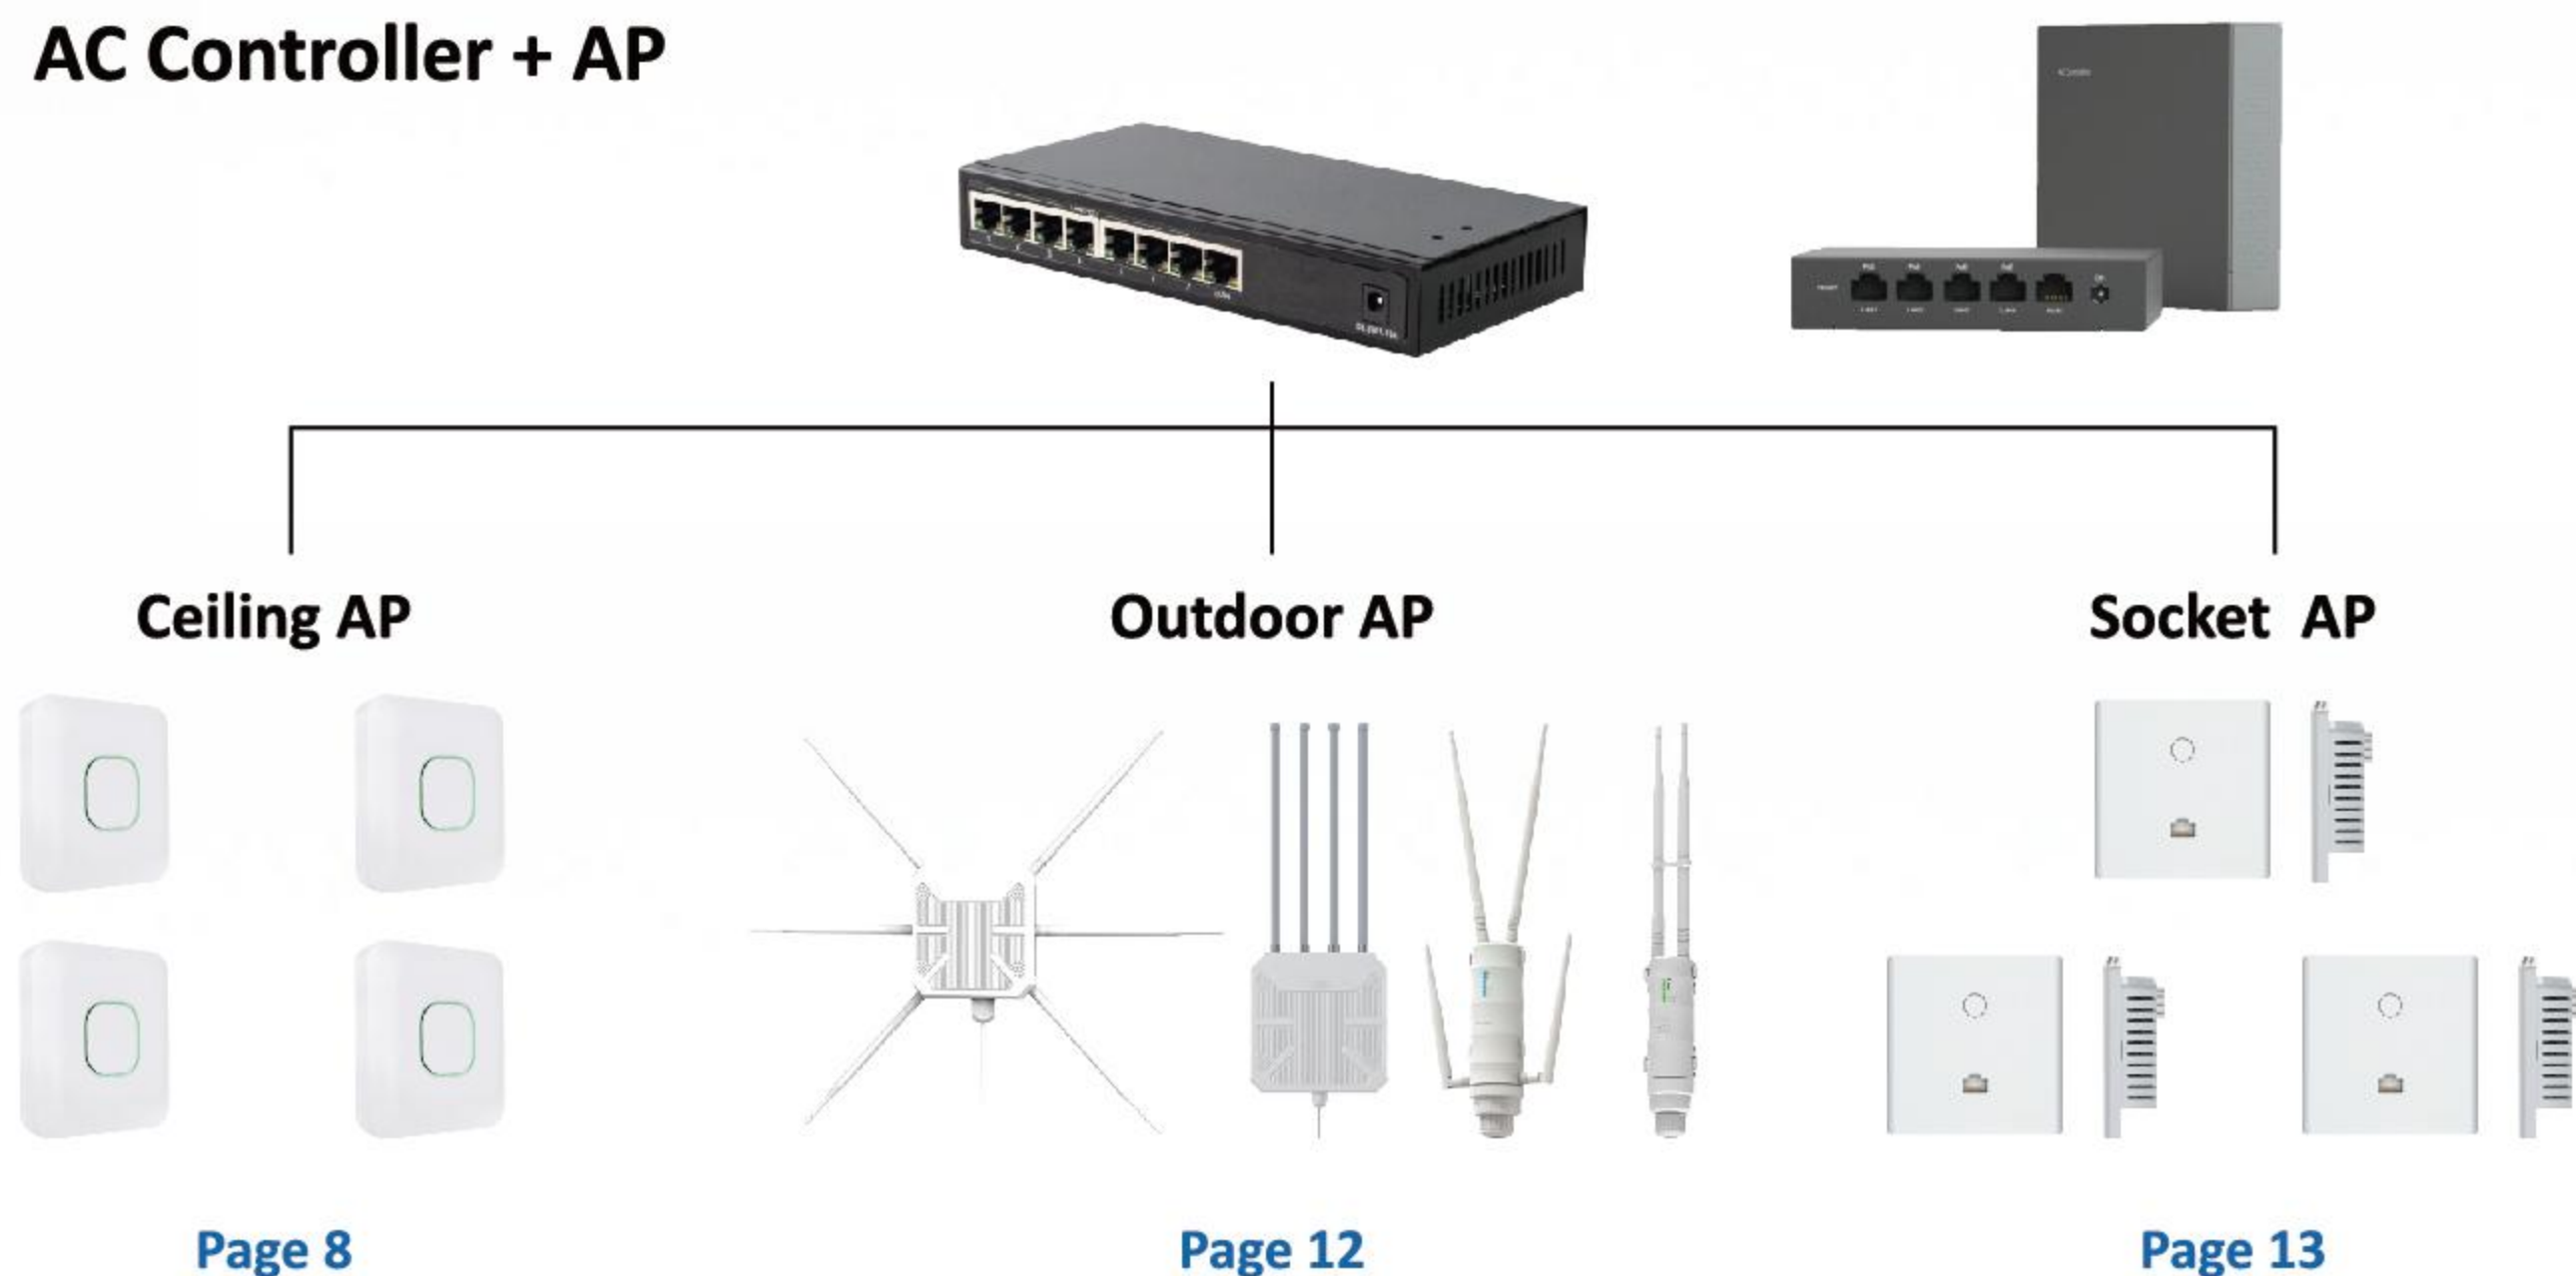

1200Mbps

AC1200

PID: WL-WN890A2

Wi-Fi 5, 867Mbps (5GHz) + 300Mbps (2.4GHz)
3dBi Omini Directional Antennas
1x Gigabit WAN (801.3 AF/AT POE)
1x Gigabit LAN
Wi-Fi ON/OFF Button
Support POE (Power Over Ethernet)

AC Controller + Socket AP

PID: WL-WN701AE-A

Please refer to page 114
for more details.

WL-WN557X3

WL-WN557X1

WL-WN890FA2

PID: WL-WN701AE-A

Built-in AC function can manage WAVLINK AP in a unified way. As both a router and a wireless controller, can uniformly control up to 64pcs AP theoretically and easily expand the enterprise wireless network. Gigabit port, meet the mainstream specifications of optical fiber access services. Integrates three technologies: Poe power supply, AC (wireless control) and routing. Miniaturization of the fuselage design, single-handedly controlled, and easily put into the information box/weak box. Built-in standard PoE network cable power supply module power supply at the same time, convenient wiring.

PID: WL-WN701AE-A

8-Port Gigabit AC Controller

AC Controller + AP

Network Devices For Starlink

SPX Plug to RJ45 Adapter, Routers, AC Controller and AP

1

STARLINK
Satellite Antenna

2

STARLINK
SPX to RJ45 Adapter

PID: WNP102SEA

Starlink Ethernet Adapter for Starlink Standard Actuated Gen 2 it is designed specifically to support Starlink's rectangular V2 dish. It enables a reliable and stable wired network connection.