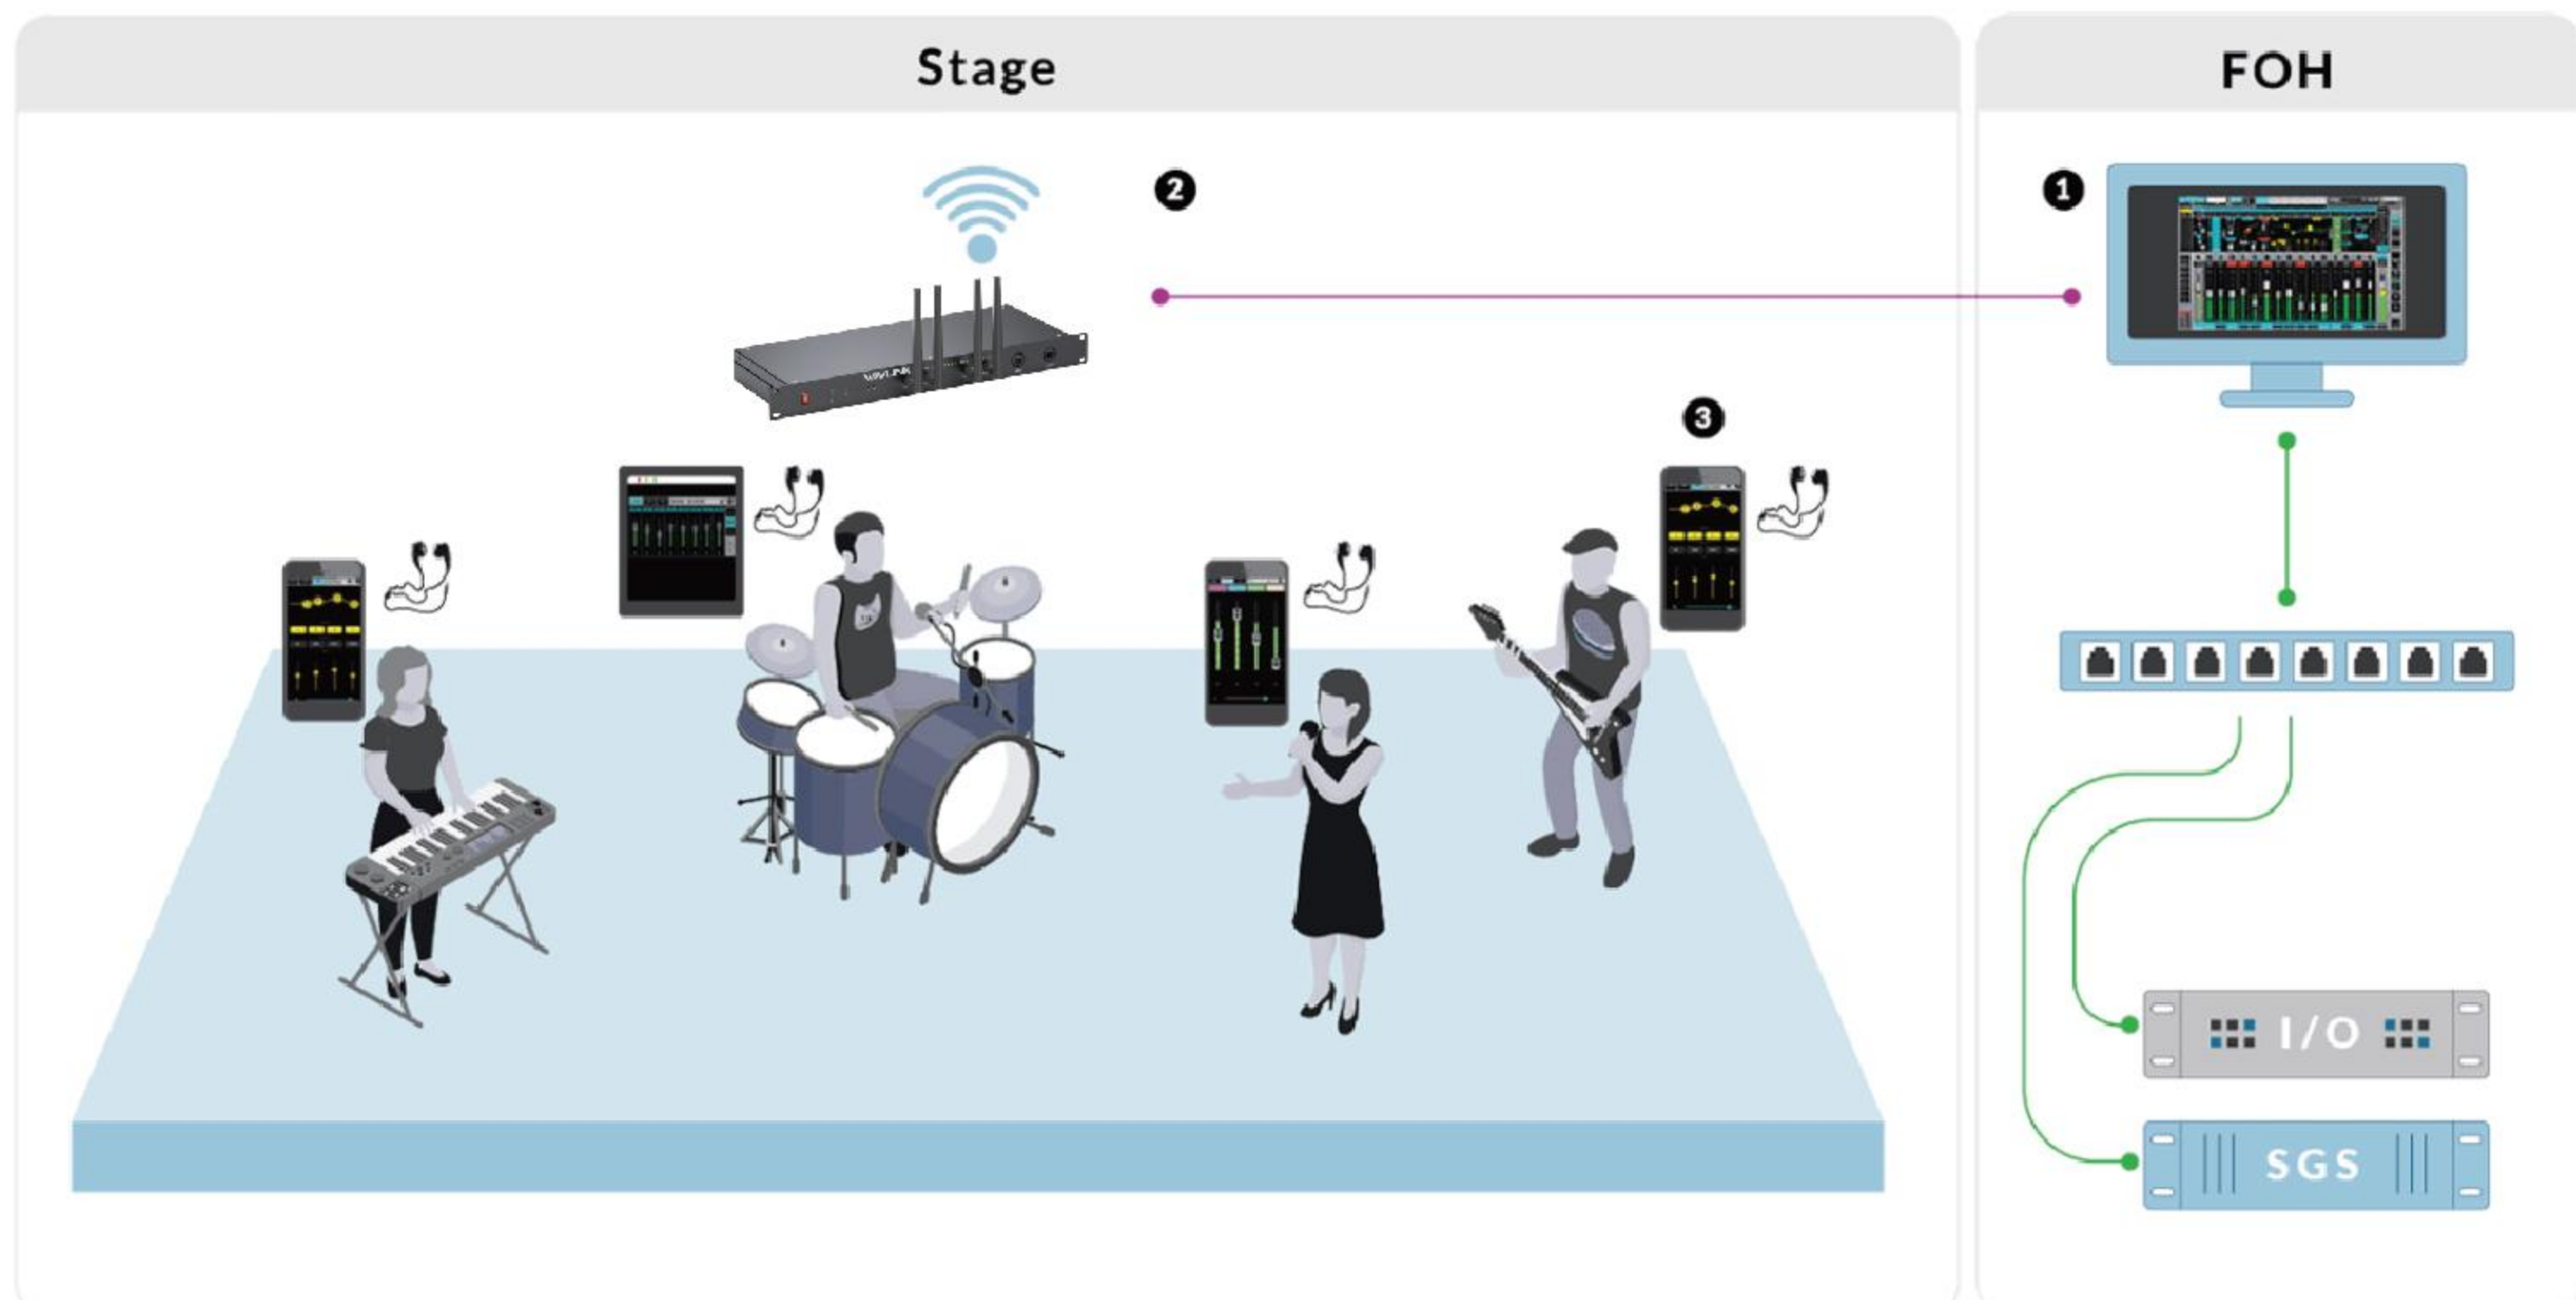

PID: WL-AVL 50VBE3

Tri-Band BE9400 WiFi Router for PROAV/Streaming
802.11be throughput up to 688 Mbps (2.4 GHz), up to 2882 Mbps (5 GHz), up to 5,765Mbps(6GHz)
1x2.5G WAN (PoE+ In)
4x2.5G LAN
Everything Mesh
Integrated Video Multicasting Service for WAVLINK PROAV
Detachable Antennas
¾" and ¼"-20 Mounting Points
USB-A for 4G/5G modems
PoE+ In/DC In