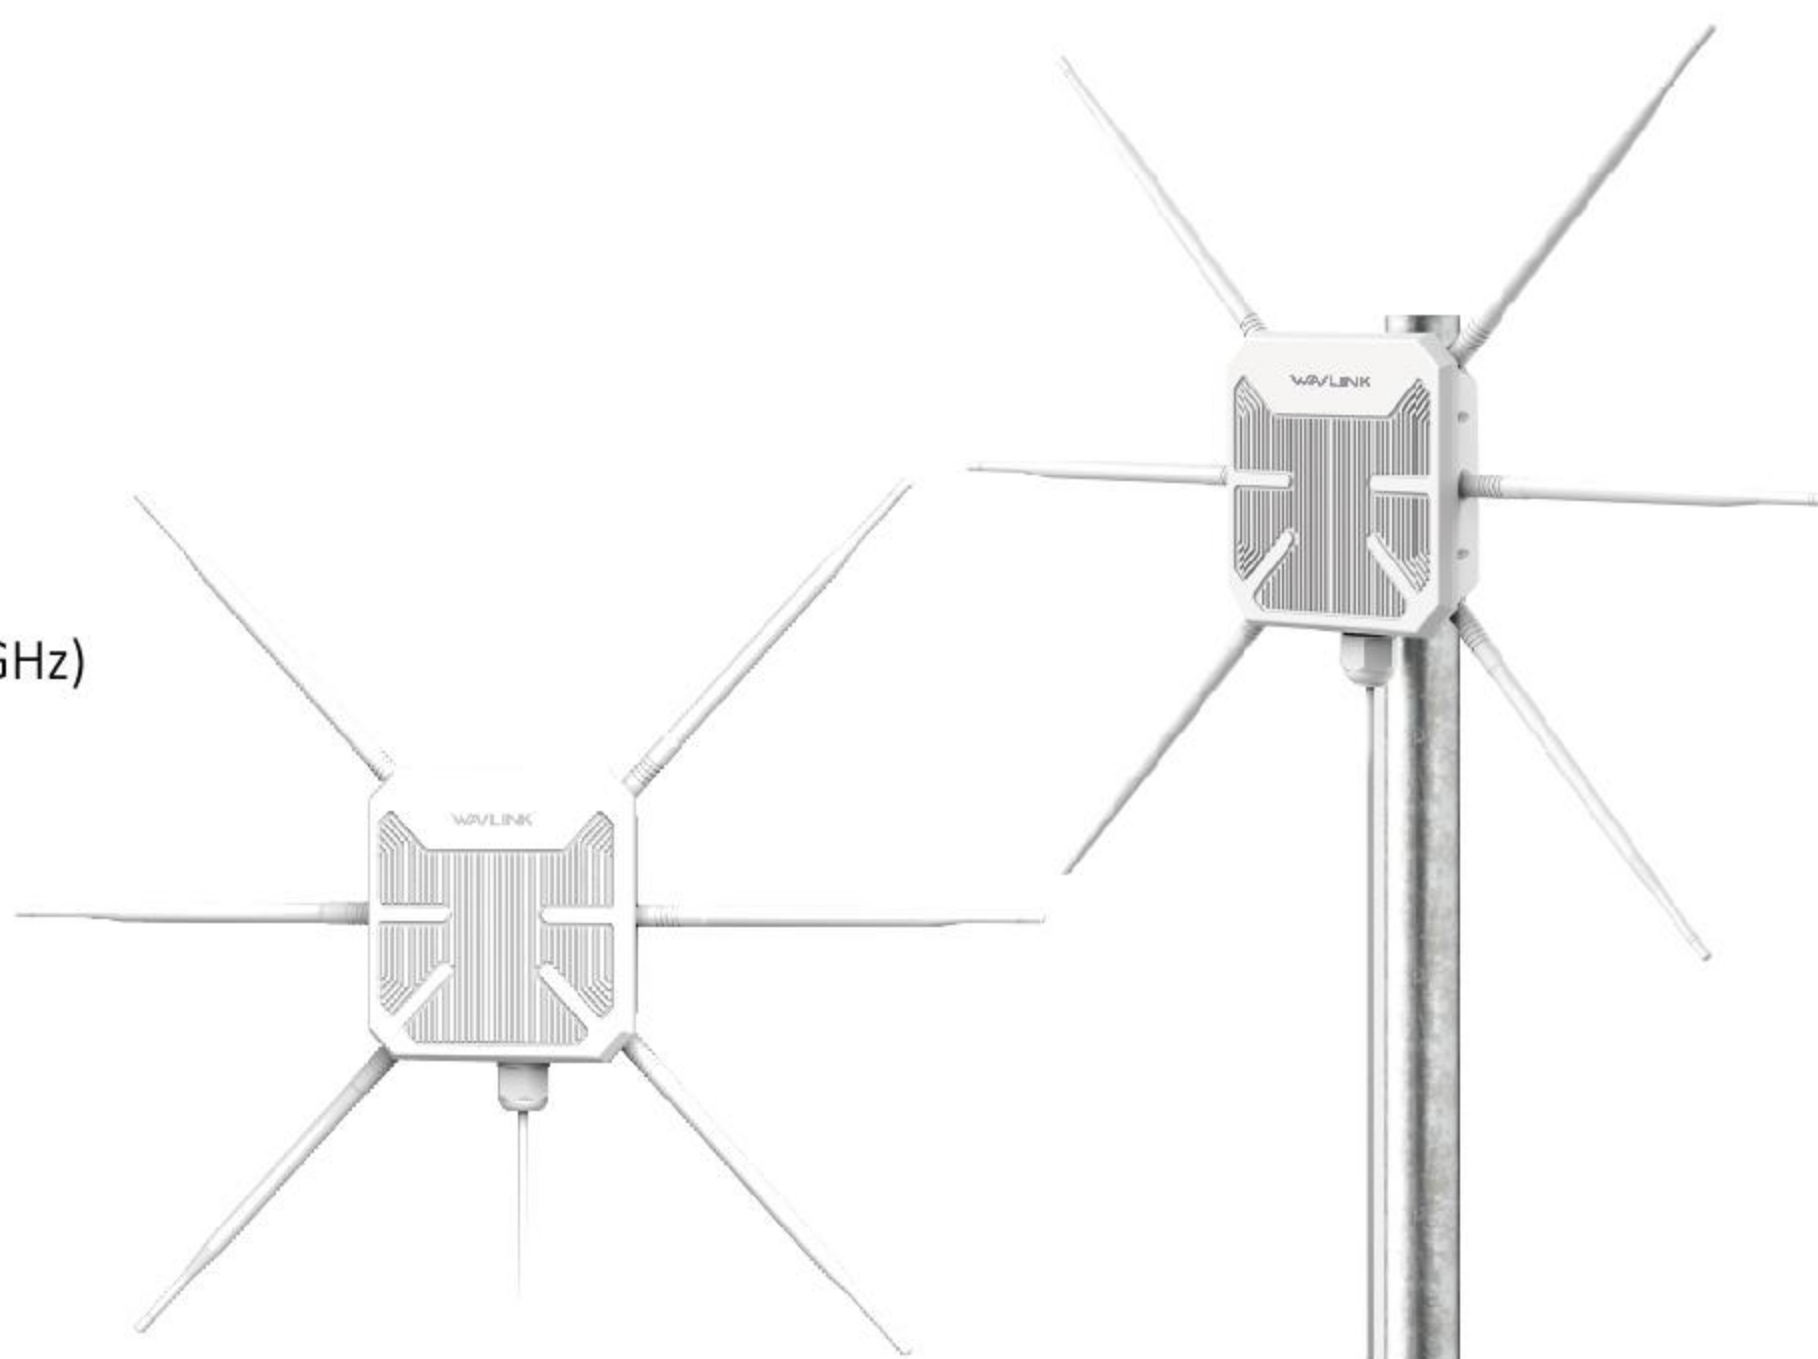

Access Point

Router

Bridge

5G CPE Router

5G NR AX6000, AX5400, AX3000 Wi-Fi 6 CPE Router

Outdoor
CPE
Router

3000Mbps

AX3000

PID: WL-WN588RC4

- Wi-Fi 6, 2402Mbps(5GHz) + 573Mbps(2.4GHz)
- 5G RedCap SA Mode
- 5G NR-Light: (DL/UL) 150Mbps/50Mbps
- LTE: (DL/UL) 150Mbps/50Mbps
- 6x 7dBi External Detachable Antennas
- 1x 5dBi Internal Antenna
- 1x Gigabit WAN/LAN/POE port
- 1x SIM Card Slot
- Support Active and Passive POE
- Durable Waterproof IP67 Enclosure