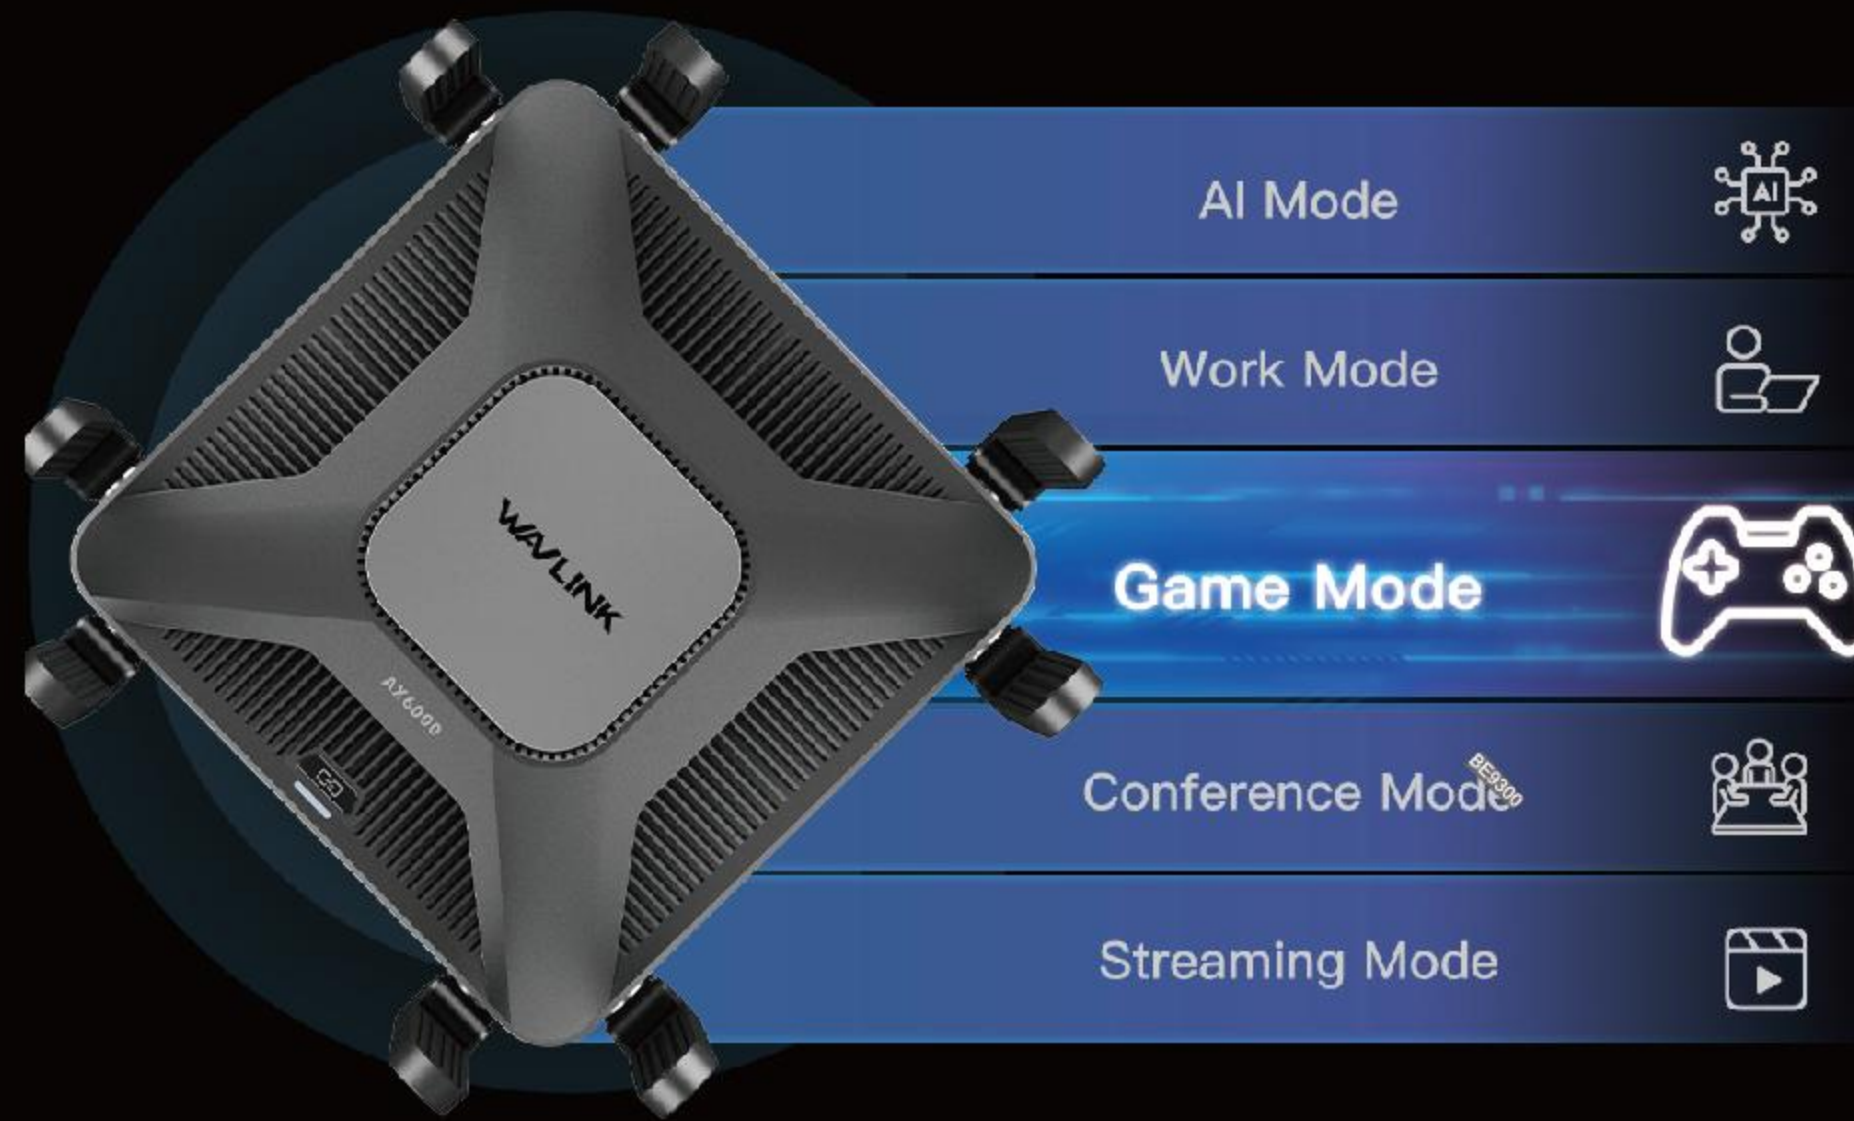

AI QoE

Bandwidth Allocation

BE9300

Parental Control

Control APP/Web

Everything Mesh

Enlarge Network Range

2.5G

2*2.5Gbps WAN/LAN and 3*1Gbps LAN ports

9300Mbps

AI QoE: LIMITED BANDWIDTH, LIMITLESS THROUGHPUT

AI-driven Network QoE optimizes throughput, minimizes latency, and automatically prioritizes traffic. Whether you are playing games, watching videos, or having online meetings, this router can smartly allocate bandwidth and keep all tasks functioning well.