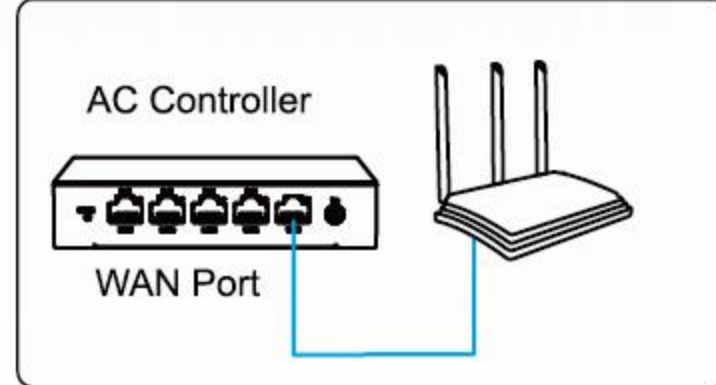

PID: WL-WN701AE-A

8-Port Gigabit AC Controller