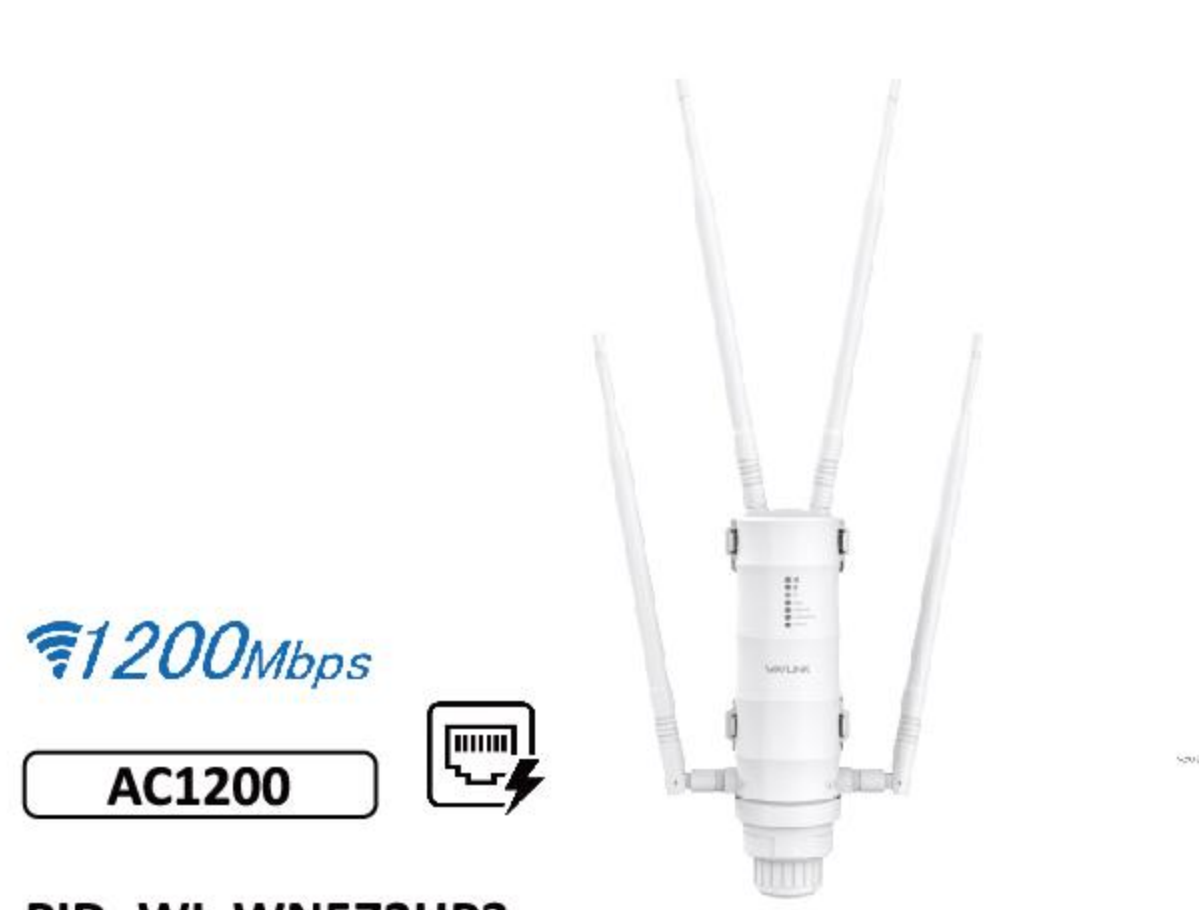

PID: WL-WN588HE3

Wi-Fi 5, 867Mbps (5GHz) + 300Mbps (2.4GHz)
7dBi External Omini Directional Antennas
1x Gigabit WAN/LAN/POE
Support Active POE (Power Over Ethernet)
Durable, Weatherproof IP67 Enclosure

1200Mbps

AC1200

PID: WL-WN588HG3

Wi-Fi 5, 867Mbps (5GHz) + 300Mbps (2.4GHz)
4x 7dBi External Omini Directional Antennas
1x Gigabit WAN/LAN/POE
Support Active POE (Power Over Ethernet)
Durable, Weatherproof IP67 Enclosure

4G LTE

1200Mbps

AC1200

PID: WL-WN572HE4

Wi-Fi 5, 867Mbps (5GHz) + 300Mbps (2.4GHz)
4x 7dBi External Omini Directional Antennas
1x Gigabit WAN/LAN/POE port, 1x Gigabit LAN Port
Support Passive POE (Power Over Ethernet)
Durable, Weatherproof IP67 Enclosure